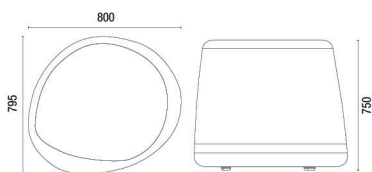

TECNICAL DRAWS

48.752 Round Puff 750mm