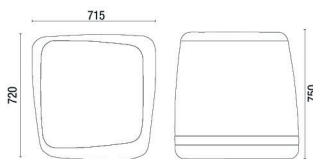

Square Puff Pibou
Green Ubatuba (284), White Icarai (281) and Blue Norwegian (285).

- 48.752**
Round Puff 750
Width x height x depth
800x750x795
- 48.352**
Round Puff 350
Width x height x depth
800x350x800
- 48.452**
Round Puff 450
Width x height x depth
800x450x810

- 48.451**
Square Puff 450
Width x height x depth
565x450x570
- 48.351**
Square Puff 350
Width x height x depth
585x350x560
- 48.751**
Square Puff 750
Width x height x depth
715x750x720

COATINGS

POLYESTER
26 colors

POLYESTER BLEND
05 colors

NATURAL LEATHER
04 colors

FINISHES

CEC - STILO
Caramel (603)

Coatings

Finishes

TECNICAL DRAWS

48.752 Round Puff 750mm

48.452 Round Puff 450mm

48.352 Round Puff 350mm

48.751 Square Puff 750mm

48.451 Square Puff 450mm

48.351 Square Puff 350mm

NOTE: Extreme measures obtained without using a load gauge.