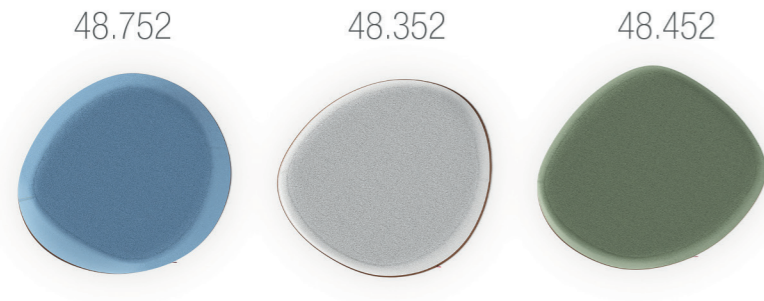

CONCEPTION

Its soft and delicate curves resemble rolled stones, transmitting calm, care, sensitivity and familiarity with nature.

VERSATILE, REFINED, FUN, COZY AND INVITING

Modules designed to facilitate organization and create multiple seating options to meet different needs.

Round Puff Pibou
Blue Norwegian (285), White Icarai (281) and Green Ubatuba (284).

Square Puff Pibou
Green Ubatuba (284), White Icarai (281) and Blue Norwegian (285).

- **48.752**
  Round Puff 750
  Width x height x depth
  800x750x795
- **48.352**
  Round Puff 350
  Width x height x depth
  800x350x800
- **48.452**
  Round Puff 450
  Width x height x depth
  800x450x810

- **48.451**
  Square Puff 450
  Width x height x depth
  565x450x570
- **48.351**
  Square Puff 350
  Width x height x depth
  585x350x560
- **48.751**
  Square Puff 750
  Width x height x depth
  715x750x720