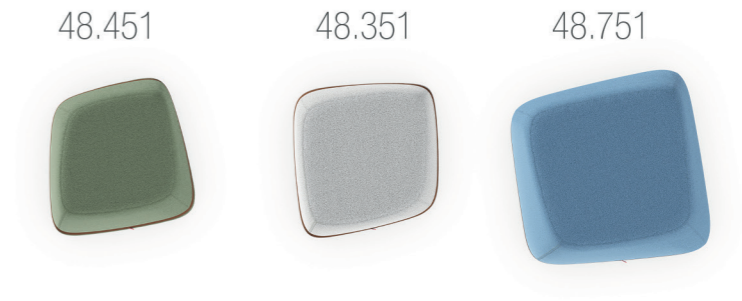

CONCEPTION

Its soft and delicate curves resemble rolled stones, transmitting calm, care, sensitivity and familiarity with nature.

VERSATILE, REFINED, FUN, COZY AND INVITING

Modules designed to facilitate organization and create multiple seating options to meet different needs.

Round Puff Pibou
Blue Norwegian (285), White Icarai (281) and Green Ubatuba (284).

Square Puff Pibou
Green Ubatuba (284), White Icarai (281) and Blue Norwegian (285).

- **48.752**
  Round Puff 750
  Width x height x depth
  800x750x795
- **48.352**
  Round Puff 350
  Width x height x depth
  800x350x800
- **48.452**
  Round Puff 450
  Width x height x depth
  800x450x810

- **48.451**
  Square Puff 450
  Width x height x depth
  565x450x570
- **48.351**
  Square Puff 350
  Width x height x depth
  585x350x560
- **48.751**
  Square Puff 750
  Width x height x depth
  715x750x720