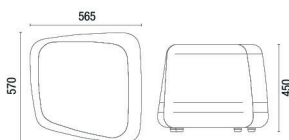

- 48.451**
Square Puff 450
Width x height x depth
565x450x570
- 48.351**
Square Puff 350
Width x height x depth
585x350x560
- 48.751**
Square Puff 750
Width x height x depth
715x750x720

COATINGS

POLYESTER
26 colors

POLYESTER BLEND
05 colors

NATURAL LEATHER
04 colors

FINISHES

CEC - STILO
Caramel (603)

Coatings

Finishes

TECNICAL DRAWS

48.752 Round Puff 750mm

48.452 Round Puff 450mm

48.352 Round Puff 350mm

48.751 Square Puff 750mm

48.451 Square Puff 450mm

48.351 Square Puff 350mm

NOTE: Extreme measures obtained without using a load gauge.