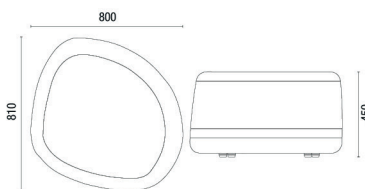

POLYESTER BLEND
05 colors

NATURAL LEATHER
04 colors

FINISHES

CEC - STILO
Caramel (603)

Coatings

Finishes

TECNICAL DRAWS

48.752 Round Puff 750mm

48.452 Round Puff 450mm

48.352 Round Puff 350mm

48.751 Square Puff 750mm

48.451 Square Puff 450mm

48.351 Square Puff 350mm

NOTE: Extreme measures obtained without using a load gauge.