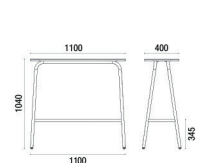

# TECNICAL DRAWINGS

31.115 1 Seat Bench

31.116 1 Seat Bench

31.117 1 Seat Bench  
With Armrest

31.118 1 Seat Bench  
With Armrest and Casters

31.125 2 Seats Bench

31.126 2 Seats Sofa

31.127 2 Seats Sofa  
With Armrest

31.128 2 Seats Sofa  
With Armrest and Casters

31.105 Seat Puff

31.106 Union Table

31.107 Central Table

31.163 Panel Lousa  
1750mm

31.162 Highback Panel  
1450mm

31.161 Mediumback Panel  
1200mm

31.151 Stool

31.181 Sideboard

31.185 Table  
With Casters

31.171 TV Support  
Vesa Standard  
75mm x 75mm  
100mm x 100mm  
200mm x 200mm

31.192 Double Plug  
(2P + T)

31.194 Double Plug USB  
1 (2P+T) + 1 USB

31.191 Plug  
(2P + T) + 1 USB