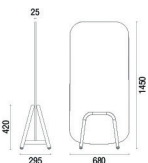

# TECNICAL DRAWINGS

31.115 1 Seat Bench

31.116 1 Seat Bench

31.117 1 Seat Bench  
With Armrest

31.118 1 Seat Bench  
With Armrest and Casters

31.125 2 Seats Bench

31.126 2 Seats Sofa

31.127 2 Seats Sofa  
With Armrest

31.128 2 Seats Sofa  
With Armrest and Casters

31.105 Seat Puff

31.106 Union Table

31.107 Central Table

31.163 Panel Lousa  
1750mm

31.162 Highback Panel  
1450mm

31.161 Mediumback Panel  
1200mm

31.151 Stool

31.181 Sideboard

31.185 Table  
With Casters

31.171 TV Support  
Vesa Standard  
75mm x 75mm  
100mm x 100mm  
200mm x 200mm

31.192 Double Plug  
(2P + T)

31.194 Double Plug USB  
1 (2P+T) + 1 USB

31.191 Plug  
(2P + T) + 1 USB