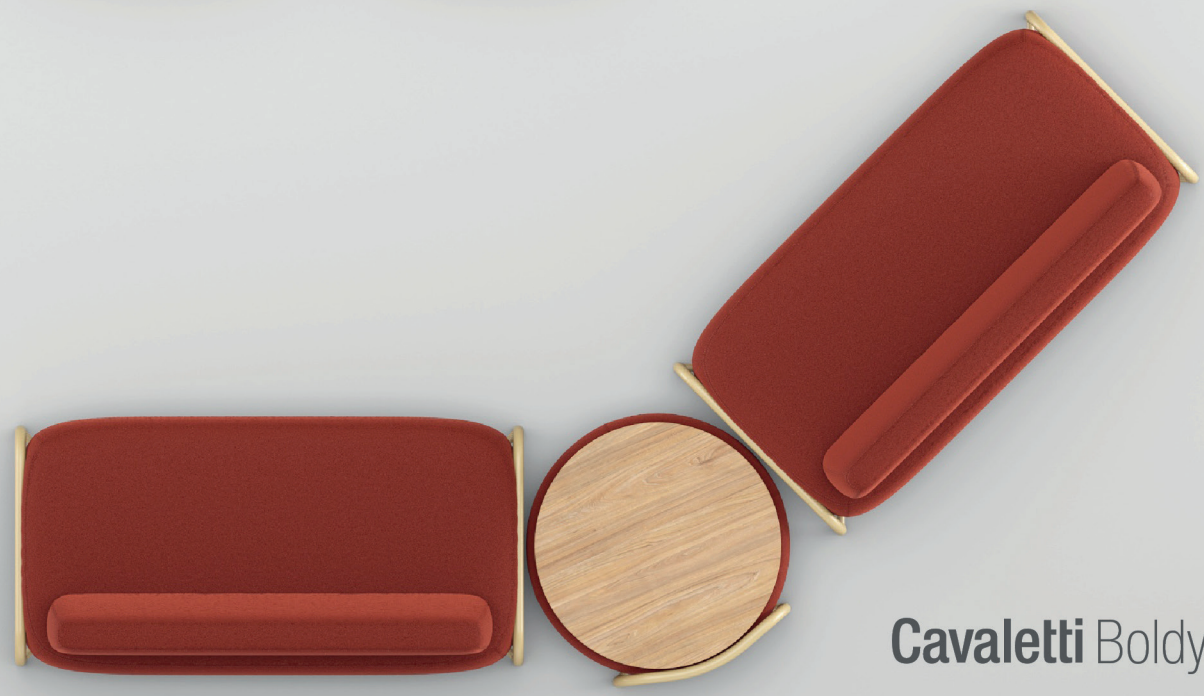

®

**Cavaletti**

PROFESSIONAL SEATING

**Cavaletti Boldy**

## Cavaletti Body

Cavaletti Body offers a flexible solution, perfectly suited to contemporary work environments and dynamic teams.

Cavaletti Design Studio.

NOTE: Products in this image with Ubatuba 284 Green Granite coating | Structure in Olive 82.