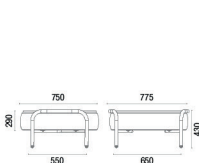

# TECNICAL DRAWINGS

31.115 1 Seat Bench

31.116 1 Seat Bench

31.117 1 Seat Bench  
With Armrest

31.118 1 Seat Bench  
With Armrest and Casters

31.125 2 Seats Bench

31.126 2 Seats Sofa

31.127 2 Seats Sofa  
With Armrest

31.128 2 Seats Sofa  
With Armrest and Casters

31.105 Seat Puff

31.106 Union Table

31.107 Central Table

31.163 Panel Lousa  
1750mm

31.162 Highback Panel  
1450mm

31.161 Mediumback Panel  
1200mm

31.151 Stool