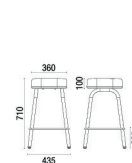

# TECNICAL DRAWINGS

31.115 1 Seat Bench

31.116 1 Seat Bench

31.117 1 Seat Bench  
With Armrest

31.118 1 Seat Bench  
With Armrest and Casters

31.125 2 Seats Bench

31.126 2 Seats Sofa

31.127 2 Seats Sofa  
With Armrest

31.128 2 Seats Sofa  
With Armrest and Casters

31.105 Seat Puff

31.106 Union Table

31.107 Central Table

31.163 Panel Lousa  
1750mm

31.162 Highback Panel  
1450mm

31.161 Mediumback Panel  
1200mm

31.151 Stool

31.181 Sideboard

31.185 Table  
With Casters

31.171 TV Support  
Vesa Standard  
75mm x 75mm  
100mm x 100mm  
200mm x 200mm

31.192 Double Plug  
(2P + T)

31.194 Double Plug USB  
1 (2P+T) + 1 USB

31.191 Plug  
(2P + T) + 1 USB