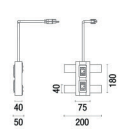

# TECNICAL DRAWINGS

31.115 1 Seat Bench

31.116 1 Seat Bench

31.117 1 Seat Bench  
With Armrest

31.118 1 Seat Bench  
With Armrest and Casters

31.125 2 Seats Bench

31.126 2 Seats Sofa

31.127 2 Seats Sofa  
With Armrest

31.128 2 Seats Sofa  
With Armrest and Casters

31.105 Seat Puff

31.106 Union Table

31.107 Central Table

31.163 Panel Lousa  
1750mm

31.162 Highback Panel  
1450mm

31.161 Mediumback Panel  
1200mm

31.151 Stool

31.181 Sideboard

31.185 Table  
With Casters

31.171 TV Support  
Vesa Standard  
75mm x 75mm  
100mm x 100mm  
200mm x 200mm

31.192 Double Plug  
(2P + T)

31.194 Double Plug USB  
1 (2P+T) + 1 USB

31.191 Plug  
(2P + T) + 1 USB