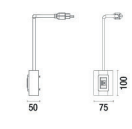

31.181 Sideboard

31.185 Table  
With Casters

31.171 TV Support  
Vesa Standard  
75mm x 75mm  
100mm x 100mm  
200mm x 200mm

31.192 Double Plug  
(2P + T)

31.194 Double Plug USB  
1 (2P+T) + 1 USB

31.191 Plug  
(2P + T) + 1 USB