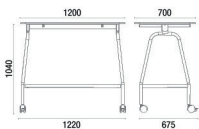

# TECNICAL DRAWINGS

31.115 1 Seat Bench

31.116 1 Seat Bench

31.117 1 Seat Bench  
With Armrest

31.118 1 Seat Bench  
With Armrest and Casters

31.125 2 Seats Bench

31.126 2 Seats Sofa

31.127 2 Seats Sofa  
With Armrest

31.128 2 Seats Sofa  
With Armrest and Casters

31.105 Seat Puff

31.106 Union Table

31.107 Central Table

31.163 Panel Lousa  
1750mm

31.162 Highback Panel  
1450mm

31.161 Mediumback Panel  
1200mm

31.151 Stool

31.181 Sideboard

31.185 Table  
With Casters

31.171 TV Support  
Vesa Standard  
75mm x 75mm  
100mm x 100mm  
200mm x 200mm

31.192 Double Plug  
(2P + T)

31.194 Double Plug USB  
1 (2P+T) + 1 USB

31.191 Plug  
(2P + T) + 1 USB