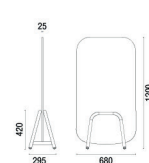

# TECNICAL DRAWINGS

31.115 1 Seat Bench

31.116 1 Seat Bench

31.117 1 Seat Bench  
With Armrest

31.118 1 Seat Bench  
With Armrest and Casters

31.125 2 Seats Bench

31.126 2 Seats Sofa

31.127 2 Seats Sofa  
With Armrest

31.128 2 Seats Sofa  
With Armrest and Casters

31.105 Seat Puff

31.106 Union Table

31.107 Central Table

31.163 Panel Lousa  
1750mm

31.162 Highback Panel  
1450mm

31.161 Mediumback Panel  
1200mm

31.151 Stool

31.181 Sideboard

31.185 Table  
With Casters

31.171 TV Support  
Vesa Standard  
75mm x 75mm  
100mm x 100mm  
200mm x 200mm

31.192 Double Plug  
(2P + T)

31.194 Double Plug USB  
1 (2P+T) + 1 USB

31.191 Plug  
(2P + T) + 1 USB