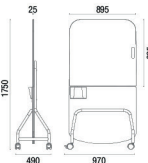

# TECNICAL DRAWINGS

31.115 1 Seat Bench

31.116 1 Seat Bench

31.117 1 Seat Bench  
With Armrest

31.118 1 Seat Bench  
With Armrest and Casters

31.125 2 Seats Bench

31.126 2 Seats Sofa

31.127 2 Seats Sofa  
With Armrest

31.128 2 Seats Sofa  
With Armrest and Casters

31.105 Seat Puff

31.106 Union Table

31.107 Central Table

31.163 Panel Lousa  
1750mm

31.162 Highback Panel  
1450mm

31.161 Mediumback Panel  
1200mm

31.151 Stool

31.181 Sideboard

31.185 Table  
With Casters

31.171 TV Support  
Vesa Standard  
75mm x 75mm  
100mm x 100mm  
200mm x 200mm

31.192 Double Plug  
(2P + T)

31.194 Double Plug USB  
1 (2P+T) + 1 USB

31.191 Plug  
(2P + T) + 1 USB