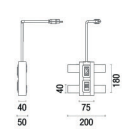

31.181 Sideboard

31.185 Table  
With Casters

31.171 TV Support  
Vesa Standard  
75mm x 75mm  
100mm x 100mm  
200mm x 200mm

31.192 Double Plug  
(2P + T)

31.194 Double Plug USB  
1 (2P+T) + 1 USB

31.191 Plug  
(2P + T) + 1 USB