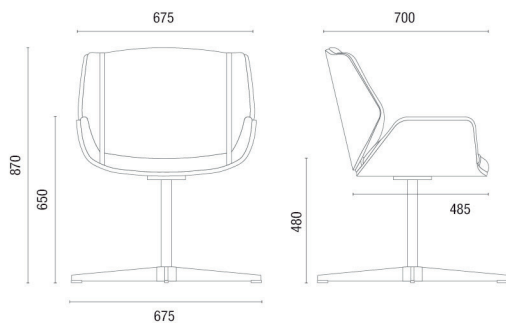

## CONFIGURATIONS

36010  
**Lounge Chair**  
Swivel  
Aluminum Disc Base

36010  
**Lounge Chair**  
Fixed or Swivel  
4 Feet Base

36040  
**Lounge Chair**  
Arch Structure

36050  
**Lounge Chair**  
Fixed or Swivel

# TECHNICAL DRAWINGS

36010 Lounge Chair Disc Base

36010 Lounge Chair Base 4 Feet

36040 Lounge Chair

36050 Lounge Chair

36060 Lounge Chair

NOTE: Extreme measurements obtained without using a load gauge.