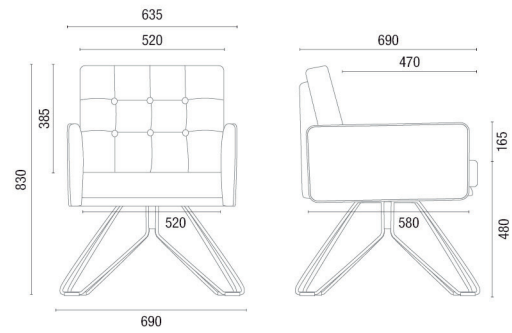

## CONFIGURATIONS

36010  
**Lounge Chair**  
Swivel  
Aluminum Disc Base

36010  
**Lounge Chair**  
Fixed or Swivel  
4 Feet Base

36040  
**Lounge Chair**  
Arch Structure

36050  
**Lounge Chair**  
Fixed or Swivel

# TECHNICAL DRAWINGS

36010 Lounge Chair Disc Base

36010 Lounge Chair Base 4 Feet

36040 Lounge Chair

36050 Lounge Chair

36060 Lounge Chair

NOTE: Extreme measurements obtained without using a load gauge.