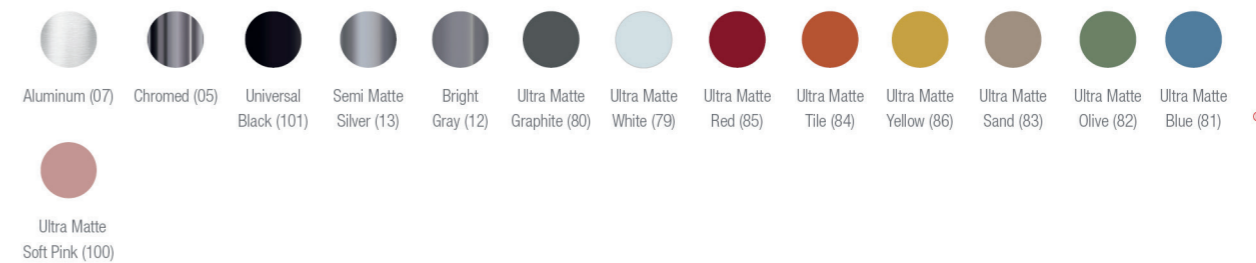

## CONFIGURATIONS

36010  
**Lounge Chair**  
Swivel  
Aluminum Disc Base

36010  
**Lounge Chair**  
Fixed or Swivel  
4 Feet Base

36040  
**Lounge Chair**  
Arch Structure

36050  
**Lounge Chair**  
Fixed or Swivel

### COATINGS

Several coating options: CEC-Stilo, Natural Leather, Grid, Grani, Haven, Liv, Polyester Blend, Polyester, Poltex, Space and Vinyl.

### BASES AND STRUCTURES

Fixed or Swivel base options depending on the model. Chromed Finish (Steel bases), Polished (Aluminum bases) or Epoxy Painting (with 12 color options).