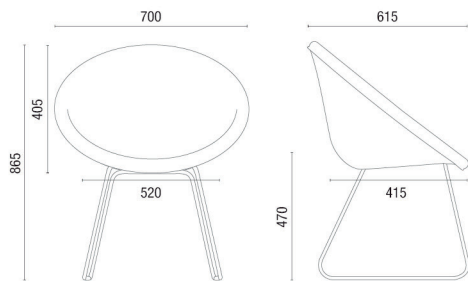

### BASES AND STRUCTURES

Fixed or Swivel base options depending on the model. Chromed Finish (Steel bases), Polished (Aluminum bases) or Epoxy Painting (with 12 color options).

# TECHNICAL DRAWINGS

36010 Lounge Chair Disc Base

36010 Lounge Chair Base 4 Feet

36040 Lounge Chair

36050 Lounge Chair

36060 Lounge Chair

NOTE: Extreme measurements obtained without using a load gauge.