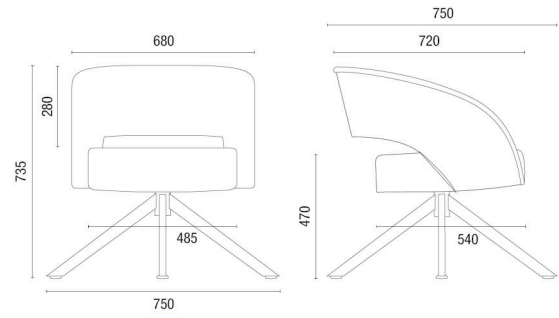

# TECHNICAL DRAWINGS

36010 Lounge Chair Disc Base

36010 Lounge Chair Base 4 Feet

36040 Lounge Chair

36050 Lounge Chair

36060 Lounge Chair

NOTE: Extreme measurements obtained without using a load gauge.