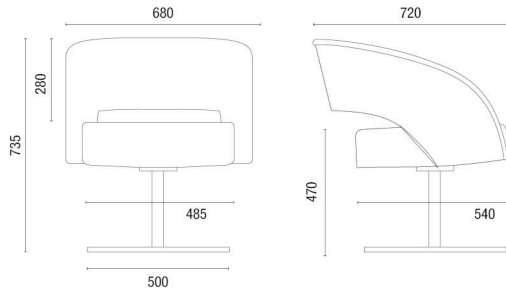

## STRUCTURES

# TECHNICAL DRAWINGS

36010 Lounge Chair Disc Base

36010 Lounge Chair Base 4 Feet

36040 Lounge Chair

36050 Lounge Chair

36060 Lounge Chair

NOTE: Extreme measurements obtained without using a load gauge.