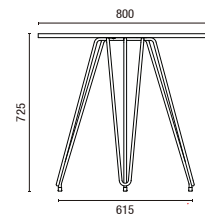

PUFF
Square Puff
36.030 - 450mm

PUFF
Regular Hexagonal
36.635 - Low Size 350mm
36.645 - Medium Size 450mm
36.675 - High Size 750mm

STRUCTURES

*Chrome (05) cannot be used on table structures.

TABLE TOPS

25.101
Square Top Table
Melamine Top
Metal Base

TECHNICAL DRAWINGS

14.020 **Wooden Lounge Stool**

14.020 **Upholstered Lounge Stool**

14.015 **High Lounge Stool with Backrest**

14.015 **High/Low Lounge Stool**

14.016 **Lounge Stool with Backrest**

14.016 **Lounge Stool**

25.101 **Square Top Table**

25.102 **Round Top Table**

39.801 **Side Table**

39.802 **Side Table**

39.803 **Side Table**

36.016 **Swivel Bench**

36.030 **Square Puff**

36675 **Regular Hexagonal - High Size 750mm**

36645 **Regular Hexagonal - Medium Size 450mm**

36635 **Regular Hexagonal - Low Size 350mm**

NOTE: Extreme measurements obtained without using a load gauge.

Cavaletti S/A Professional Seating
Street Dr. Hiram Sampaio, 550
Erechim/RS Brasil 99.706-461
Fone/Fax: (54) 3520.4100
comex@cavaletti.com.br
www.cavaletti.com.br