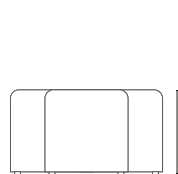

TECHNICAL DRAWINGS

14.020 **Wooden Lounge Stool**

14.020 **Upholstered Lounge Stool**

14.015 **High Lounge Stool with Backrest**

14.015 **High/Low Lounge Stool**

14.016 **Lounge Stool with Backrest**

14.016 **Lounge Stool**

25.101 **Square Top Table**

25.102 **Round Top Table**

39.801 **Side Table**

39.802 **Side Table**

39.803 **Side Table**

36.016 **Swivel Bench**

36.030 **Square Puff**

36675 **Regular Hexagonal - High Size 750mm**

36645 **Regular Hexagonal - Medium Size 450mm**

36635 **Regular Hexagonal - Low Size 350mm**

NOTE: Extreme measurements obtained without using a load gauge.

Cavaletti S/A Professional Seating
Street Dr. Hiram Sampaio, 550
Erechim/RS Brasil 99.706-461
Fone/Fax: (54) 3520.4100
comex@cavaletti.com.br
www.cavaletti.com.br