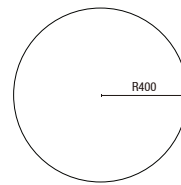

TECHNICAL DRAWINGS

14.020 **Wooden Lounge Stool**

14.020 **Upholstered Lounge Stool**

14.015 **High Lounge Stool with Backrest**

14.015 **High/Low Lounge Stool**

14.016 **Lounge Stool with Backrest**

14.016 **Lounge Stool**

25.101 **Square Top Table**

25.102 **Round Top Table**

39.801 **Side Table**

39.802 **Side Table**

39.803 **Side Table**

36.016 **Swivel Bench**

36.030 **Square Puff**

36675 **Regular Hexagonal - High Size 750mm**