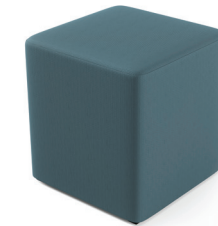

14020
Lounge Stool
Seat in Wood with Varnish

14020
Lounge Stool
Upholstered Seat

Products in this image: Lounge Stool in varnished wood with Tile structure (84) and Lounge Stool upholstered in CEC-Stilo Green (315) with Olive structure (82).

CONFIGURATIONS

14.015
High Lounge Stool
With Backrest
*Optional with 50cm

14.015
High Lounge Stool
*Optional with 50cm

14.016
Lounge Stool
With Backrest

14.016
Lounge Stool
Without Backrest

36.016
Swivel Bench
Base in Aluminum
*Available only for Disc Base

PUFF
Square Puff
36.030 - 450mm

PUFF
Regular Hexagonal
36.635 - Low Size 350mm
36.645 - Medium Size 450mm
36.675 - High Size 750mm

STRUCTURES

*Chrome (05) cannot be used on table structures.

TABLE TOPS

25.101
Square Top Table
Melamine Top
Metal Base

25.102
Round Top Table
Melamine Top
Metal Base

39.801
Side Table
Melamine Top
Metal Base

39.802
Side Table
Melamine Top
Metal Base

39.803
Side Table
Melamine Top
Metal Base

Products on this page: Stools in CEC Blue (314) with Blue structure (81), CEC Green (315) with White structure (79), CEC Fendi (194) with Sand structure (83), CEC Gray (175) with Universal Black structure (101). Swivel Bench in CEC Wine (233) with aluminum base. Square Puff on Liv Sapphire (512). Puffs in Liv Nickel (514), Liv Quartz Rose (509), Liv Turquoise (502) and Tables in Swiss Elm Top (24) with White structure (79).