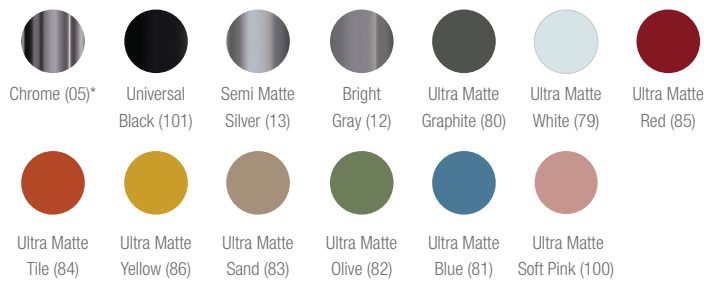

PUFF
Square Puff
36.030 - 450mm

PUFF
Regular Hexagonal
36.635 - Low Size 350mm
36.645 - Medium Size 450mm
36.675 - High Size 750mm

STRUCTURES

*Chrome (05) cannot be used on table structures.

TABLE TOPS

25.101
Square Top Table
Melamine Top
Metal Base

25.102
Round Top Table
Melamine Top
Metal Base

39.801
Side Table
Melamine Top
Metal Base

39.802
Side Table
Melamine Top
Metal Base

39.803
Side Table
Melamine Top
Metal Base

Products on this page: Stools in CEC Blue (314) with Blue structure (81), CEC Green (315) with White structure (79), CEC Fendi (194) with Sand structure (83), CEC Gray (175) with Universal Black structure (101). Swivel Bench in CEC Wine (233) with aluminum base. Square Puff on Liv Sapphire (512). Puffs in Liv Nickel (514), Liv Quartz Rose (509), Liv Turquoise (502) and Tables in Swiss Elm Top (24) with White structure (79).