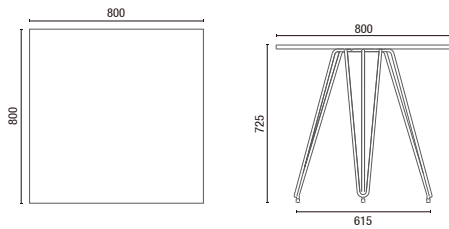

25.102
Round Top Table
Melamine Top
Metal Base

39.801
Side Table
Melamine Top
Metal Base

39.802
Side Table
Melamine Top
Metal Base

39.803
Side Table
Melamine Top
Metal Base

Products on this page: Stools in CEC Blue (314) with Blue structure (81), CEC Green (315) with White structure (79), CEC Fendi (194) with Sand structure (83), CEC Gray (175) with Universal Black structure (101). Swivel Bench in CEC Wine (233) with aluminum base. Square Puff on Liv Sapphire (512). Puffs in Liv Nickel (514), Liv Quartz Rose (509), Liv Turquoise (502) and Tables in Swiss Elm Top (24) with White structure (79).

TECHNICAL DRAWINGS

14.020 **Wooden Lounge Stool**

14.020 **Upholstered Lounge Stool**

14.015 **High Lounge Stool with Backrest**

14.015 **High/Low Lounge Stool**

14.016 **Lounge Stool with Backrest**

14.016 **Lounge Stool**

25.101 **Square Top Table**

25.102 **Round Top Table**

39.801 **Side Table**

39.802 **Side Table**

39.803 **Side Table**

36.016 **Swivel Bench**

36.030 **Square Puff**

36675 **Regular Hexagonal - High Size 750mm**

36645 **Regular Hexagonal - Medium Size 450mm**

36635 **Regular Hexagonal - Low Size 350mm**

NOTE: Extreme measurements obtained without using a load gauge.

Cavaletti S/A Professional Seating
Street Dr. Hiram Sampaio, 550
Erechim/RS Brasil 99.706-461
Fone/Fax: (54) 3520.4100
comex@cavaletti.com.br
www.cavaletti.com.br