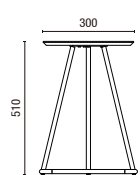

CONFIGURATIONS

14.015
High Lounge Stool
With Backrest
*Optional with 50cm

14.015
High Lounge Stool
*Optional with 50cm

14.016
Lounge Stool
With Backrest

14.016
Lounge Stool
Without Backrest

36.016
Swivel Bench
Base in Aluminum
*Available only for Disc Base

TECHNICAL DRAWINGS

14.020 **Wooden Lounge Stool**

14.020 **Upholstered Lounge Stool**

14.015 **High Lounge Stool with Backrest**

14.015 **High/Low Lounge Stool**

14.016 **Lounge Stool with Backrest**

14.016 **Lounge Stool**

25.101 **Square Top Table**

25.102 **Round Top Table**

39.801 **Side Table**

39.802 **Side Table**

39.803 **Side Table**

36.016 **Swivel Bench**

36.030 **Square Puff**

36675 **Regular Hexagonal - High Size 750mm**

36645 **Regular Hexagonal - Medium Size 450mm**

36635 **Regular Hexagonal - Low Size 350mm**

NOTE: Extreme measurements obtained without using a load gauge.

Cavaletti S/A Professional Seating
Street Dr. Hiram Sampaio, 550
Erechim/RS Brasil 99.706-461
Fone/Fax: (54) 3520.4100
comex@cavaletti.com.br
www.cavaletti.com.br