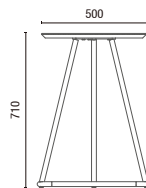

TECHNICAL DRAWINGS

14.020 **Wooden Lounge Stool**

14.020 **Upholstered Lounge Stool**

14.015 **High Lounge Stool with Backrest**

14.015 **High/Low Lounge Stool**

14.016 **Lounge Stool with Backrest**

14.016 **Lounge Stool**

25.101 **Square Top Table**

25.102 **Round Top Table**

39.801 **Side Table**

39.802 **Side Table**

39.803 **Side Table**

36.016 **Swivel Bench**

36.030 **Square Puff**

36675 **Regular Hexagonal - High Size 750mm**

36645 **Regular Hexagonal - Medium Size 450mm**

36635 **Regular Hexagonal - Low Size 350mm**

NOTE: Extreme measurements obtained without using a load gauge.

Cavaletti S/A Professional Seating
Street Dr. Hiram Sampaio, 550
Erechim/RS Brasil 99.706-461
Fone/Fax: (54) 3520.4100
comex@cavaletti.com.br
www.cavaletti.com.br