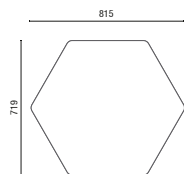

TECHNICAL DRAWINGS

14.020 **Wooden Lounge Stool**

14.020 **Upholstered Lounge Stool**

14.015 **High Lounge Stool with Backrest**

14.015 **High/Low Lounge Stool**

14.016 **Lounge Stool with Backrest**

14.016 **Lounge Stool**

25.101 **Square Top Table**

25.102 **Round Top Table**

39.801 **Side Table**

39.802 **Side Table**

39.803 **Side Table**

36.016 **Swivel Bench**

36.030 **Square Puff**

36675 **Regular Hexagonal - High Size 750mm**

36645 **Regular Hexagonal - Medium Size 450mm**

36635 **Regular Hexagonal - Low Size 350mm**

NOTE: Extreme measurements obtained without using a load gauge.

Cavaletti S/A Professional Seating
Street Dr. Hiram Sampaio, 550
Erechim/RS Brasil 99.706-461
Fone/Fax: (54) 3520.4100
comex@cavaletti.com.br
www.cavaletti.com.br