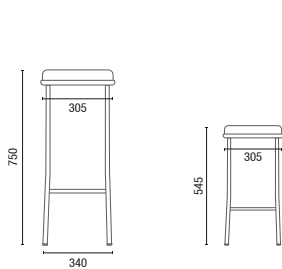

TECHNICAL DRAWINGS

14.020 **Wooden Lounge Stool**

14.020 **Upholstered Lounge Stool**

14.015 **High Lounge Stool with Backrest**

14.015 **High/Low Lounge Stool**

14.016 **Lounge Stool with Backrest**

14.016 **Lounge Stool**

25.101 **Square Top Table**

25.102 **Round Top Table**

39.801 **Side Table**

39.802 **Side Table**

39.803 **Side Table**

36.016 **Swivel Bench**

36.030 **Square Puff**

36675 **Regular Hexagonal - High Size 750mm**

36645 **Regular Hexagonal - Medium Size 450mm**

36635 **Regular Hexagonal - Low Size 350mm**

NOTE: Extreme measurements obtained without using a load gauge.

Cavaletti S/A Professional Seating
Street Dr. Hiram Sampaio, 550
Erechim/RS Brasil 99.706-461
Fone/Fax: (54) 3520.4100
comex@cavaletti.com.br
www.cavaletti.com.br