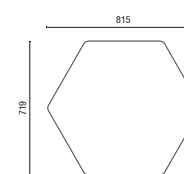

PUFF
Square Puff
36.030 - 450mm

PUFF
Regular Hexagonal
36.635 - Low Size 350mm
36.645 - Medium Size 450mm
36.675 - High Size 750mm

STRUCTURES

*Chrome (05) cannot be used on table structures.

TABLE TOPS

25.101
Square Top Table
Melamine Top
Metal Base

TECHNICAL DRAWINGS

14.020 **Wooden Lounge Stool**

14.020 **Upholstered Lounge Stool**

14.015 **High Lounge Stool with Backrest**

14.015 **High/Low Lounge Stool**

14.016 **Lounge Stool with Backrest**

14.016 **Lounge Stool**

25.101 **Square Top Table**

25.102 **Round Top Table**

39.801 **Side Table**

39.802 **Side Table**

39.803 **Side Table**

36.016 **Swivel Bench**

36.030 **Square Puff**

36675 **Regular Hexagonal - High Size 750mm**

36645 **Regular Hexagonal - Medium Size 450mm**

36635 **Regular Hexagonal - Low Size 350mm**

NOTE: Extreme measurements obtained without using a load gauge.

Cavaletti S/A Professional Seating
Street Dr. Hiram Sampaio, 550
Erechim/RS Brasil 99.706-461
Fone/Fax: (54) 3520.4100
comex@cavaletti.com.br
www.cavaletti.com.br