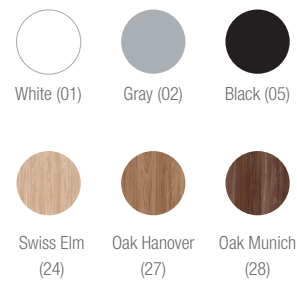

PUFF
Square Puff
36.030 - 450mm

PUFF
Regular Hexagonal
36.635 - Low Size 350mm
36.645 - Medium Size 450mm
36.675 - High Size 750mm

STRUCTURES

*Chrome (05) cannot be used on table structures.

TABLE TOPS

25.101
Square Top Table
Melamine Top
Metal Base

25.102
Round Top Table
Melamine Top
Metal Base

39.801
Side Table
Melamine Top
Metal Base

39.802
Side Table
Melamine Top
Metal Base

39.803
Side Table
Melamine Top
Metal Base

Products on this page: Stools in CEC Blue (314) with Blue structure (81), CEC Green (315) with White structure (79), CEC Fendi (194) with Sand structure (83), CEC Gray (175) with Universal Black structure (101). Swivel Bench in CEC Wine (233) with aluminum base. Square Puff on Liv Sapphire (512). Puffs in Liv Nickel (514), Liv Quartz Rose (509), Liv Turquoise (502) and Tables in Swiss Elm Top (24) with White structure (79).