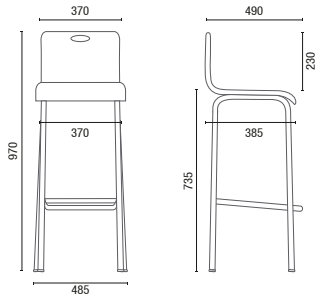

TECHNICAL DRAWINGS

14.020 **Wooden Lounge Stool**