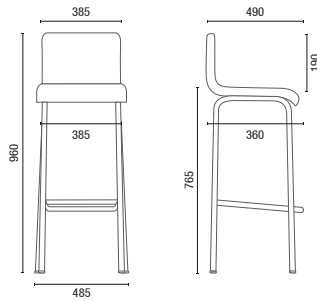

14.020 **Upholstered Lounge Stool**