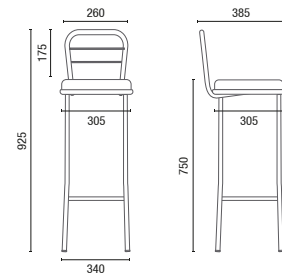

14.015 **High Lounge Stool with Backrest**