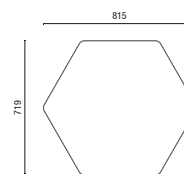

TECHNICAL DRAWINGS

14.020 **Wooden Lounge Stool**

14.020 **Upholstered Lounge Stool**

14.015 **High Lounge Stool with Backrest**

14.015 **High/Low Lounge Stool**

14.016 **Lounge Stool with Backrest**

14.016 **Lounge Stool**

25.101 **Square Top Table**

25.102 **Round Top Table**

39.801 **Side Table**

39.802 **Side Table**

39.803 **Side Table**

36.016 **Swivel Bench**

36.030 **Square Puff**

36675 **Regular Hexagonal - High Size 750mm**

36645 **Regular Hexagonal - Medium Size 450mm**

36635 **Regular Hexagonal - Low Size 350mm**

NOTE: Extreme measurements obtained without using a load gauge.

Cavaletti S/A Professional Seating
Street Dr. Hiram Sampaio, 550
Erechim/RS Brasil 99.706-461
Fone/Fax: (54) 3520.4100
comex@cavaletti.com.br
www.cavaletti.com.br