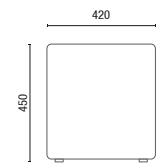

TECHNICAL DRAWINGS

14.020 **Wooden Lounge Stool**

14.020 **Upholstered Lounge Stool**

14.015 **High Lounge Stool with Backrest**

14.015 **High/Low Lounge Stool**

14.016 **Lounge Stool with Backrest**

14.016 **Lounge Stool**

25.101 **Square Top Table**

25.102 **Round Top Table**

39.801 **Side Table**

39.802 **Side Table**

39.803 **Side Table**

36.016 **Swivel Bench**

36.030 **Square Puff**

36675 **Regular Hexagonal - High Size 750mm**

36645 **Regular Hexagonal - Medium Size 450mm**

36635 **Regular Hexagonal - Low Size 350mm**

NOTE: Extreme measurements obtained without using a load gauge.

Cavaletti S/A Professional Seating
Street Dr. Hiram Sampaio, 550
Erechim/RS Brasil 99.706-461
Fone/Fax: (54) 3520.4100
comex@cavaletti.com.br
www.cavaletti.com.br