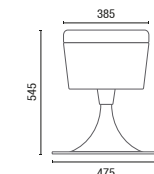

PUFF
Square Puff
36.030 - 450mm

PUFF
Regular Hexagonal
36.635 - Low Size 350mm
36.645 - Medium Size 450mm
36.675 - High Size 750mm

STRUCTURES

*Chrome (05) cannot be used on table structures.

TABLE TOPS

25.101
Square Top Table
Melamine Top
Metal Base

TECHNICAL DRAWINGS

14.020 **Wooden Lounge Stool**

14.020 **Upholstered Lounge Stool**

14.015 **High Lounge Stool with Backrest**

14.015 **High/Low Lounge Stool**

14.016 **Lounge Stool with Backrest**

14.016 **Lounge Stool**

25.101 **Square Top Table**

25.102 **Round Top Table**

39.801 **Side Table**

39.802 **Side Table**

39.803 **Side Table**

36.016 **Swivel Bench**

36.030 **Square Puff**

36675 **Regular Hexagonal - High Size 750mm**

36645 **Regular Hexagonal - Medium Size 450mm**

36635 **Regular Hexagonal - Low Size 350mm**

NOTE: Extreme measurements obtained without using a load gauge.

Cavaletti S/A Professional Seating
Street Dr. Hiram Sampaio, 550
Erechim/RS Brasil 99.706-461
Fone/Fax: (54) 3520.4100
comex@cavaletti.com.br
www.cavaletti.com.br