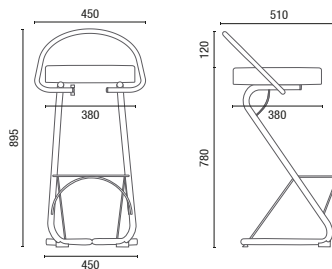

PUFF
Square Puff
36.030 - 450mm

PUFF
Regular Hexagonal
36.635 - Low Size 350mm
36.645 - Medium Size 450mm
36.675 - High Size 750mm

STRUCTURES

*Chrome (05) cannot be used on table structures.

TABLE TOPS

25.101
Square Top Table
Melamine Top
Metal Base

TECHNICAL DRAWINGS

14.020 **Wooden Lounge Stool**

14.020 **Upholstered Lounge Stool**

14.015 **High Lounge Stool with Backrest**

14.015 **High/Low Lounge Stool**

14.016 **Lounge Stool with Backrest**

14.016 **Lounge Stool**

25.101 **Square Top Table**

25.102 **Round Top Table**

39.801 **Side Table**

39.802 **Side Table**

39.803 **Side Table**

36.016 **Swivel Bench**

36.030 **Square Puff**

36675 **Regular Hexagonal - High Size 750mm**

36645 **Regular Hexagonal - Medium Size 450mm**

36635 **Regular Hexagonal - Low Size 350mm**

NOTE: Extreme measurements obtained without using a load gauge.

Cavaletti S/A Professional Seating
Street Dr. Hiram Sampaio, 550
Erechim/RS Brasil 99.706-461
Fone/Fax: (54) 3520.4100
comex@cavaletti.com.br
www.cavaletti.com.br