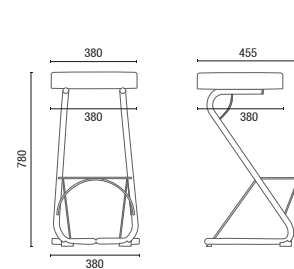

PUFF
Square Puff
36.030 - 450mm

PUFF
Regular Hexagonal
36.635 - Low Size 350mm
36.645 - Medium Size 450mm
36.675 - High Size 750mm

STRUCTURES

*Chrome (05) cannot be used on table structures.

TABLE TOPS

25.101
Square Top Table
Melamine Top
Metal Base

TECHNICAL DRAWINGS

14.020 **Wooden Lounge Stool**

14.020 **Upholstered Lounge Stool**

14.015 **High Lounge Stool with Backrest**

14.015 **High/Low Lounge Stool**

14.016 **Lounge Stool with Backrest**

14.016 **Lounge Stool**

25.101 **Square Top Table**

25.102 **Round Top Table**

39.801 **Side Table**

39.802 **Side Table**

39.803 **Side Table**

36.016 **Swivel Bench**

36.030 **Square Puff**

36675 **Regular Hexagonal - High Size 750mm**

36645 **Regular Hexagonal - Medium Size 450mm**

36635 **Regular Hexagonal - Low Size 350mm**

NOTE: Extreme measurements obtained without using a load gauge.

Cavaletti S/A Professional Seating
Street Dr. Hiram Sampaio, 550
Erechim/RS Brasil 99.706-461
Fone/Fax: (54) 3520.4100
comex@cavaletti.com.br
www.cavaletti.com.br