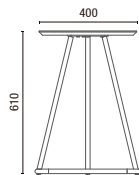

PUFF
Square Puff
36.030 - 450mm

PUFF
Regular Hexagonal
36.635 - Low Size 350mm
36.645 - Medium Size 450mm
36.675 - High Size 750mm

STRUCTURES

*Chrome (05) cannot be used on table structures.

TABLE TOPS

25.101
Square Top Table
Melamine Top
Metal Base

TECHNICAL DRAWINGS

14.020 **Wooden Lounge Stool**

14.020 **Upholstered Lounge Stool**

14.015 **High Lounge Stool with Backrest**

14.015 **High/Low Lounge Stool**

14.016 **Lounge Stool with Backrest**

14.016 **Lounge Stool**

25.101 **Square Top Table**

25.102 **Round Top Table**

39.801 **Side Table**

39.802 **Side Table**

39.803 **Side Table**

36.016 **Swivel Bench**

36.030 **Square Puff**

36675 **Regular Hexagonal - High Size 750mm**

36645 **Regular Hexagonal - Medium Size 450mm**

36635 **Regular Hexagonal - Low Size 350mm**

NOTE: Extreme measurements obtained without using a load gauge.

Cavaletti S/A Professional Seating
Street Dr. Hiram Sampaio, 550
Erechim/RS Brasil 99.706-461
Fone/Fax: (54) 3520.4100
comex@cavaletti.com.br
www.cavaletti.com.br