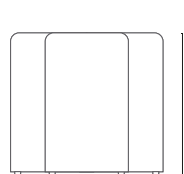

TECHNICAL DRAWINGS

14.020 **Wooden Lounge Stool**

14.020 **Upholstered Lounge Stool**

14.015 **High Lounge Stool with Backrest**

14.015 **High/Low Lounge Stool**

14.016 **Lounge Stool with Backrest**

14.016 **Lounge Stool**

25.101 **Square Top Table**

25.102 **Round Top Table**

39.801 **Side Table**

39.802 **Side Table**

39.803 **Side Table**

36.016 **Swivel Bench**

36.030 **Square Puff**

36675 **Regular Hexagonal - High Size 750mm**

36645 **Regular Hexagonal - Medium Size 450mm**

36635 **Regular Hexagonal - Low Size 350mm**

NOTE: Extreme measurements obtained without using a load gauge.

Cavaletti S/A Professional Seating
Street Dr. Hiram Sampaio, 550
Erechim/RS Brasil 99.706-461
Fone/Fax: (54) 3520.4100
comex@cavaletti.com.br
www.cavaletti.com.br