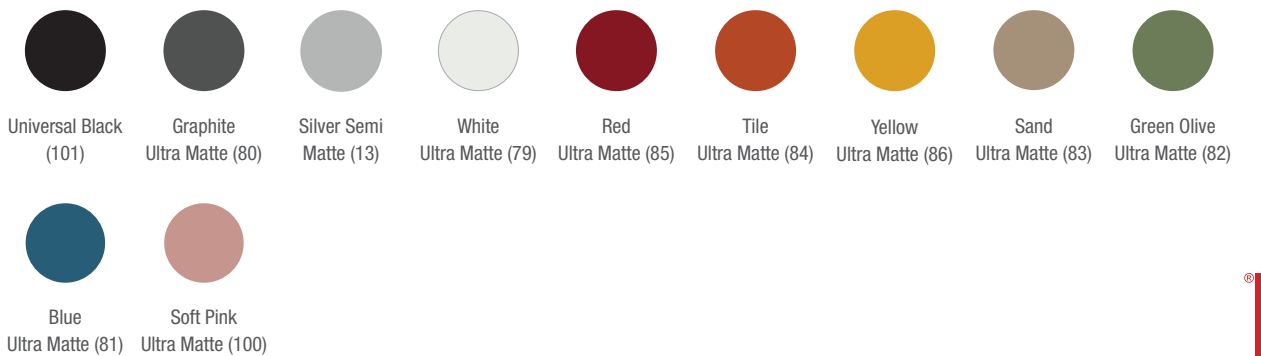

welcoming spaces, just as collaborative and shared spaces demand.

With 5 mesh color combinations and 11 structure color options, it composes spaces with a lot of style and personality.

NOTE: Products in this image with Mimic Mediterranean Blue 651 and Liv Nickel 514 coating.

Customizable

There are 11 frame color options, 5 combinations mesh colors and 14 seat color options, using Liv coating.

NOTE: Products in this image with coating in Mimic Mediterranean and Liv Jade 511, Mimic Coral Red 650 and Liv Nickel 514, Mimic Nude Pearl 653 and Liv Quartz Rose 509, Mimic Gray Fog 652 and Liv Basto 513.

36306 Armchair
4 feet base with glides.

36311 Ottoman
Footrest with glides.

NOTE: Products in this image with coating in Mimic Pearl Nude 653 and Liv Petroleum 505.

COATINGS

Mimic
05 colors

Liv
14 colors

STRUCTURES