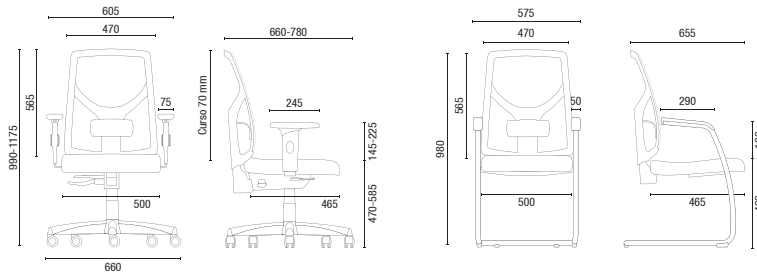

47101 NewNet Mesh
47201 Flip Mesh
47301 Vélo Mesh

SRY
SL New PP Arms
Steel Base with Cover

47106 NewNet Mesh
47206 Flip Mesh
47306 Vélo Mesh

Integrated Arms
Structure SI

NOTE: Extreme measurements obtained without the use of a load gauge.

NOTE: Catalog cover product in Red Vélo Mesh 309 and Grid Persian Red 350.

Cavaletti S/A Professional Seating
Street Dr. Hiram Sampaio, 550
Erechim/RS Brasil 99.706-461
Fone/Fax: (54) 3520.4100
comex@cavaletti.com.br
www.cavaletti.com.br