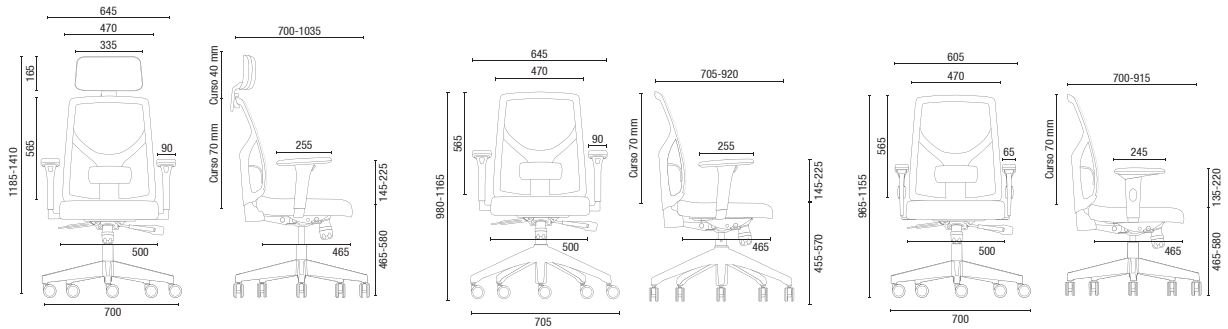

TECHNICAL DRAWINGS

47101 NewNet Mesh + Headrest
47201 Flip Mesh + Headrest
47301 Vélo Mesh + Headrest

Syncon
MC Arms
Nylon Base

47101 NewNet Mesh
47201 Flip Mesh
47301 Vélo Mesh

Syncon
MC Arms
UP Base

47101 NewNet Mesh
47201 Flip Mesh
47301 Vélo Mesh

Syncon
SL Arms
Nylon Base