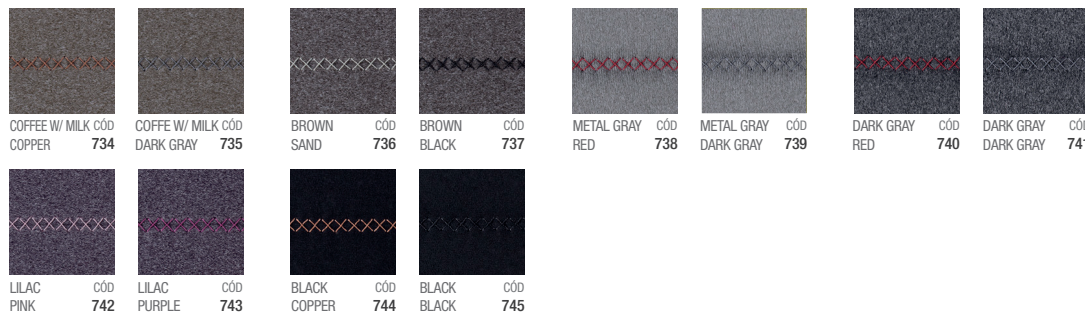

CONFIGURATIONS

NOTE: Products in these images coated in Black Natural Leather with Copper Stitching Code 700.

COATINGS

Use your imagination to customize your environment by setting up unique chairs. Check out the textures of each available coating below. There are several color options between Haven, CEC-Stilo, Natural Leather and Politex.

COMBINATIONS

Choose the coating and stitching pattern combination that best suits your project. There are 66 options available. To specify the combination, use the codes below. Example: Black Leather + Copper Stitching = Code 700 (Coating + Stitching = Code).

Leather

Politex

COATING + STITCHING
COFFEE W/ MILK COPPER C00 734
COFFEE W/ MILK DARK GRAY C00 735
BROWN SAND C00 736
BROWN BLACK C00 737
METAL GRAY RED C00 738
METAL GRAY DARK GRAY C00 739
DARK GRAY RED C00 740
DARK GRAY DARK GRAY C00 741
LILAC PINK C00 742
LILAC PURPLE C00 743
BLACK COPPER C00 744
BLACK BLACK C00 745