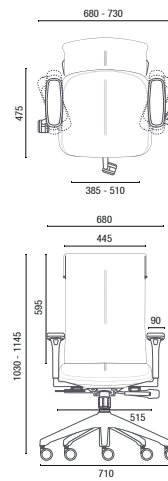

# TECHNICAL DRAWINGS

45.101 **Swivel Chair**  
4D-CA Armrest  
(Aluminum) Twin Base

45.101 **Swivel Chair**  
3D Armrest  
(Aluminum) Twin Base

45.101 **Swivel Chair**  
4D-CA Armrest  
(Nylon) UP Base

NOTE: Extreme measurements obtained without using a load gauge.