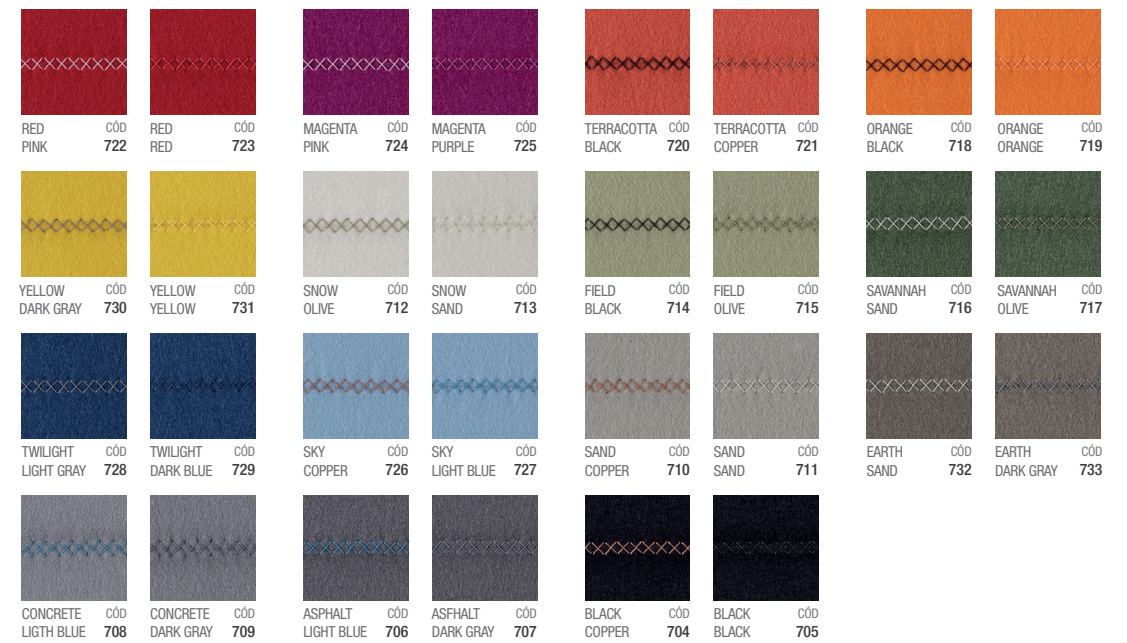

Haven

COATING + STITCHING