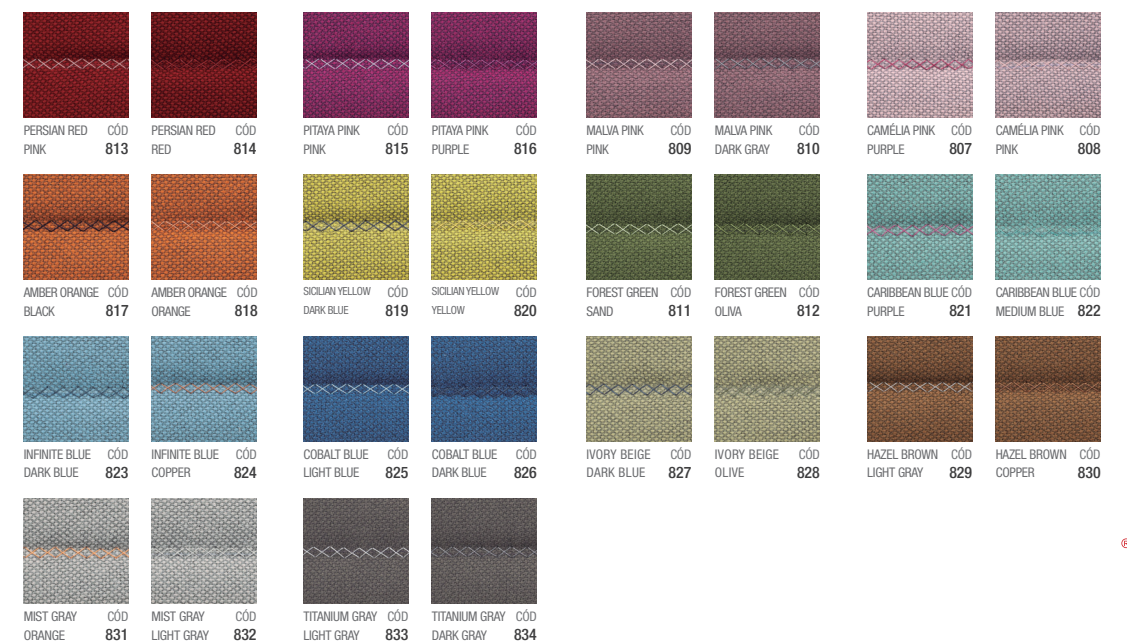

GRID

COATING + STITCHING

The colors and coatings shown in this catalog are illustrative and should be used for reference only. For more information, see the sample.