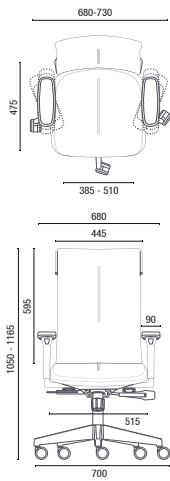

# TECHNICAL DRAWINGS

45.101 **Swivel Chair**  
4D-CA Armrest  
(Aluminum) Twin Base

45.101 **Swivel Chair**  
3D Armrest  
(Aluminum) Twin Base

45.101 **Swivel Chair**  
4D-CA Armrest  
(Nylon) UP Base

NOTE: Extreme measurements obtained without using a load gauge.