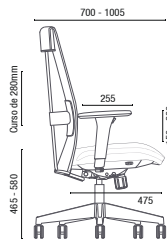

# TECHNICAL DRAWINGS

45.101 **Swivel Chair**  
4D-CA Armrest  
(Aluminum) Twin Base

45.101 **Swivel Chair**  
3D Armrest  
(Aluminum) Twin Base

45.101 **Swivel Chair**  
4D-CA Armrest  
(Nylon) UP Base

NOTE: Extreme measurements obtained without using a load gauge.