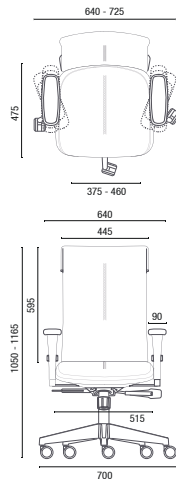

# TECHNICAL DRAWINGS

45.101 **Swivel Chair**  
4D-CA Armrest  
(Aluminum) Twin Base

45.101 **Swivel Chair**  
3D Armrest  
(Aluminum) Twin Base

45.101 **Swivel Chair**  
4D-CA Armrest  
(Nylon) UP Base

NOTE: Extreme measurements obtained without using a load gauge.