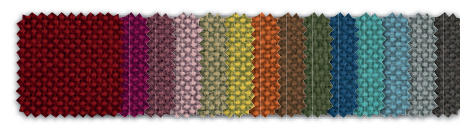

# COATINGS

Use your imagination to customize your environment by setting up unique chairs. Check out the textures of each available coating below. There are several color options between Haven, CEC-Stilo, Natural Leather and Politex.

HAVEN  
15 Colors.

CEC - STILO  
10 Colors.

NATURAL LEATHER  
02 Colors.

POLITEX  
06 Colors.

GRID  
14 Colors.

# COMBINATIONS

Choose the coating and stitching pattern combination that best suits your project. There are 66 options available. To specify the combination, use the codes below. Example: Black Leather + Copper Stitching = Code 700 (Coating + Stitching = Code).