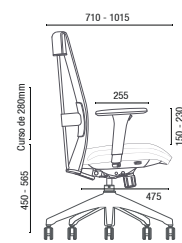

# TECHNICAL DRAWINGS

45.101 **Swivel Chair**  
4D-CA Armrest  
(Aluminum) Twin Base

45.101 **Swivel Chair**  
3D Armrest  
(Aluminum) Twin Base

45.101 **Swivel Chair**  
4D-CA Armrest  
(Nylon) UP Base

NOTE: Extreme measurements obtained without using a load gauge.