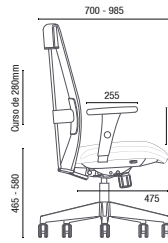

# TECHNICAL DRAWINGS

45.101 **Swivel Chair**  
4D-CA Armrest  
(Aluminum) Twin Base

45.101 **Swivel Chair**  
3D Armrest  
(Aluminum) Twin Base

45.101 **Swivel Chair**  
4D-CA Armrest  
(Nylon) UP Base

NOTE: Extreme measurements obtained without using a load gauge.