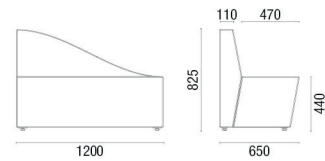

36.812
Module Left Side Transition Straight