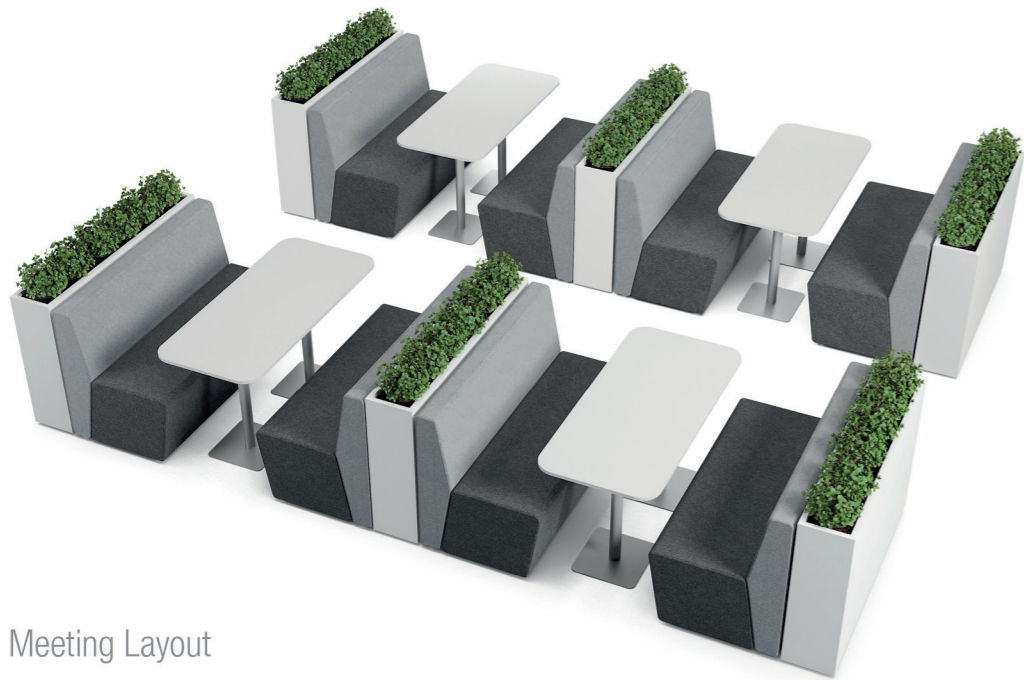

Cavaletti

PROFESSIONAL SEATING

Cavaletti Spin

Cavaletti Spin

The Spin sofa system provides flexible configurations for the most different arrangements of collaborative spaces. They are linear, curved modules, puffs and accessories that make collective environments more productive and versatile.

Lounge Layout

Waiting Layout

Meeting Layout

HUB Layout

CHARACTERISTICS

Forum Layout

NOTE: Chalkboard, sideboards, flower boxes and vases are for illustration purposes only.

CONFIGURATIONS

 36.812 *High-Back Set 1200mm	 36.813 *Straight Module 1300mm	 36.812 *Straight Module 1200mm	 36.865 *Straight Module 650mm	 36.805 *Table Module Melamine Top	
 36.845 IN *Curved Backrest Module - External Closure	 36.818 *180° Internal Backrest Tip Module	 36.890 IN *Module Curved Internal Backrest 90°	 36.845 IN *45° Internal Backrest Curved Module		
 36.890 EX *90° External Backrest Curved Module	 36.845 EX *45° External Backrest Curved Module	 36.812 *Module Straight Transition Side	 36.812 *Module Right Side Transition Straight	 36.812 *Module Left Side Transition Straight	
 38.030 PUFF Round Puff with Leather Strap	 38.035 PUFF Round Puff Ginga (Balance)	 36.824 Swivel Stool Spin 700mm	 36.814 Spin Stool 700mm	 36.802 Spin Stool 455mm	 36.803 Spin Sidetable
 36.801 Spin Sideboard	 36.805 TABLE Round 1200mm	 36.805 TABLE Square 750mm	 11.801 4L TABLE Rectangular 600x1300mm Optional USB Electrical Connection		

*Upholstered Modules with Optional USB Connection.

TECHNICAL DRAWINGS

36.812
High-Back Set 1200mm

36.813
Straight Module 1300mm

36.812
Straight Module 1200mm

36.865
Straight Module 650mm

36.805
Table Module