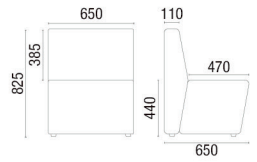

 36.812 *High-Back Set 1200mm	 36.813 *Straight Module 1300mm	 36.812 *Straight Module 1200mm	 36.865 *Straight Module 650mm	 36.805 *Table Module Melamine Top	
 36.845 IN *Curved Backrest Module - External Closure	 36.818 *180° Internal Backrest Tip Module	 36.890 IN *Module Curved Internal Backrest 90°	 36.845 IN *45° Internal Backrest Curved Module		
 36.890 EX *90° External Backrest Curved Module	 36.845 EX *45° External Backrest Curved Module	 36.812 *Module Straight Transition Side	 36.812 *Module Right Side Transition Straight	 36.812 *Module Left Side Transition Straight	
 38.030 PUFF Round Puff with Leather Strap	 38.035 PUFF Round Puff Ginga (Balance)	 36.824 Swivel Stool Spin 700mm	 36.814 Spin Stool 700mm	 36.802 Spin Stool 455mm	 36.803 Spin Sidetable
 36.801 Spin Sideboard	 36.805 TABLE Round 1200mm	 36.805 TABLE Square 750mm	 11.801 4L TABLE Rectangular 600x1300mm Optional USB Electrical Connection		

*Upholstered Modules with Optional USB Connection.

TECHNICAL DRAWINGS

36.812
High-Back Set 1200mm

36.813
Straight Module 1300mm

36.812
Straight Module 1200mm

36.865
Straight Module 650mm

36.805
Table Module

36.845 IN
Curved Backrest Module - External Closure

36.818
180° Internal Backrest Tip Module

36.890 IN
Module Curved Internal Backrest 90°

36.845 IN
45° Internal Backrest Curved Module

36.890 EX
90° External Backrest Curved Module

11.801 4L TABLE
Rectangular 600x1300mm

NOTE: Extreme measurements obtained without using a load gauge.