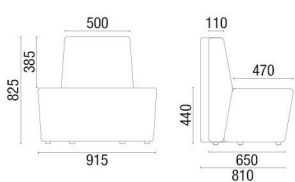

 36.812 *High-Back Set 1200mm	 36.813 *Straight Module 1300mm	 36.812 *Straight Module 1200mm	 36.865 *Straight Module 650mm	 36.805 *Table Module Melamine Top	
 36.845 IN *Curved Backrest Module - External Closure	 36.818 *180° Internal Backrest Tip Module	 36.890 IN *Module Curved Internal Backrest 90°	 36.845 IN *45° Internal Backrest Curved Module		
 36.890 EX *90° External Backrest Curved Module	 36.845 EX *45° External Backrest Curved Module	 36.812 *Module Straight Transition Side	 36.812 *Module Right Side Transition Straight	 36.812 *Module Left Side Transition Straight	
 38.030 PUFF Round Puff with Leather Strap	 38.035 PUFF Round Puff Ginga (Balance)	 36.824 Swivel Stool Spin 700mm	 36.814 Spin Stool 700mm	 36.802 Spin Stool 455mm	 36.803 Spin Sidetable
 36.801 Spin Sideboard	 36.805 TABLE Round 1200mm	 36.805 TABLE Square 750mm	 11.801 4L TABLE Rectangular 600x1300mm Optional USB Electrical Connection		

*Upholstered Modules with Optional USB Connection.

TECHNICAL DRAWINGS

36.812
High-Back Set 1200mm

36.813
Straight Module 1300mm

36.812
Straight Module 1200mm

36.865
Straight Module 650mm

36.805
Table Module

36.845 IN
Curved Backrest Module - External Closure

36.818
180° Internal Backrest Tip Module

36.890 IN
Module Curved Internal Backrest 90°

36.845 IN
45° Internal Backrest Curved Module

36.890 EX
90° External Backrest Curved Module

11.801 4L TABLE
Rectangular 600x1300mm

NOTE: Extreme measurements obtained without using a load gauge.