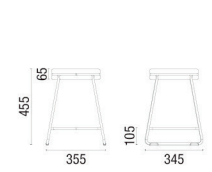

36.845 IN
Curved Backrest Module - External Closure

36.818
180° Internal Backrest Tip Module

36.890 IN
Module Curved Internal Backrest 90°

36.845 IN
45° Internal Backrest Curved Module

36.890 EX
90° External Backrest Curved Module

36.845 EX
45° External Backrest Curved Module

36.812
Module Straight Transition Side

36.812
Module Right Side Transition Straight

36.812
Module Left Side Transition Straight

38.030 PUFF
Round Puff with
Leather Strap

38.035 PUFF
Round Puff Ginga
(Balance)

36.824 Swivel
Stool Spin 700mm

36.814 Spin
Stool 700mm

36.802 Spin
Stool 455mm

36.803 Spin Sidetable

36.801 Spin Sideboard

36.805 TABLE
Round 1200mm

36.805 TABLE
Square 750mm

11.801 4L TABLE
Rectangular 600x1300mm

NOTE: Extreme measurements obtained without using a load gauge.