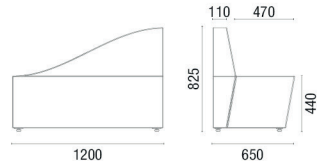

36.812
Module Right Side Transition Straight