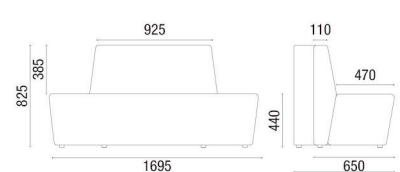

 36.812 *High-Back Set 1200mm	 36.813 *Straight Module 1300mm	 36.812 *Straight Module 1200mm	 36.865 *Straight Module 650mm	 36.805 *Table Module Melamine Top	
 36.845 IN *Curved Backrest Module - External Closure	 36.818 *180° Internal Backrest Tip Module	 36.890 IN *Module Curved Internal Backrest 90°	 36.845 IN *45° Internal Backrest Curved Module		
 36.890 EX *90° External Backrest Curved Module	 36.845 EX *45° External Backrest Curved Module	 36.812 *Module Straight Transition Side	 36.812 *Module Right Side Transition Straight	 36.812 *Module Left Side Transition Straight	
 38.030 PUFF Round Puff with Leather Strap	 38.035 PUFF Round Puff Ginga (Balance)	 36.824 Swivel Stool Spin 700mm	 36.814 Spin Stool 700mm	 36.802 Spin Stool 455mm	 36.803 Spin Sidetable
 36.801 Spin Sideboard	 36.805 TABLE Round 1200mm	 36.805 TABLE Square 750mm	 11.801 4L TABLE Rectangular 600x1300mm Optional USB Electrical Connection		

*Upholstered Modules with Optional USB Connection.

TECHNICAL DRAWINGS

36.812
High-Back Set 1200mm

36.813
Straight Module 1300mm

36.812
Straight Module 1200mm

36.865
Straight Module 650mm

36.805
Table Module

36.845 IN
Curved Backrest Module - External Closure

36.818
180° Internal Backrest Tip Module

36.890 IN
Module Curved Internal Backrest 90°

36.845 IN
45° Internal Backrest Curved Module

36.890 EX
90° External Backrest Curved Module

11.801 4L TABLE
Rectangular 600x1300mm

NOTE: Extreme measurements obtained without using a load gauge.