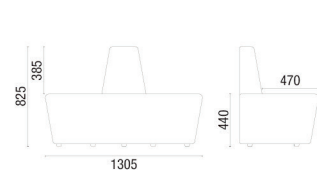

 36.812 *High-Back Set 1200mm	 36.813 *Straight Module 1300mm	 36.812 *Straight Module 1200mm	 36.865 *Straight Module 650mm	 36.805 *Table Module Melamine Top	
 36.845 IN *Curved Backrest Module - External Closure	 36.818 *180° Internal Backrest Tip Module	 36.890 IN *Module Curved Internal Backrest 90°	 36.845 IN *45° Internal Backrest Curved Module		
 36.890 EX *90° External Backrest Curved Module	 36.845 EX *45° External Backrest Curved Module	 36.812 *Module Straight Transition Side	 36.812 *Module Right Side Transition Straight	 36.812 *Module Left Side Transition Straight	
 38.030 PUFF Round Puff with Leather Strap	 38.035 PUFF Round Puff Ginga (Balance)	 36.824 Swivel Stool Spin 700mm	 36.814 Spin Stool 700mm	 36.802 Spin Stool 455mm	 36.803 Spin Sidetable
 36.801 Spin Sideboard	 36.805 TABLE Round 1200mm	 36.805 TABLE Square 750mm	 11.801 4L TABLE Rectangular 600x1300mm Optional USB Electrical Connection		

*Upholstered Modules with Optional USB Connection.

TECHNICAL DRAWINGS

36.812
High-Back Set 1200mm

36.813
Straight Module 1300mm

36.812
Straight Module 1200mm

36.865
Straight Module 650mm

36.805
Table Module

36.845 IN
Curved Backrest Module - External Closure

36.818
180° Internal Backrest Tip Module

36.890 IN
Module Curved Internal Backrest 90°

36.845 IN
45° Internal Backrest Curved Module

36.890 EX
90° External Backrest Curved Module

11.801 4L TABLE
Rectangular 600x1300mm

NOTE: Extreme measurements obtained without using a load gauge.