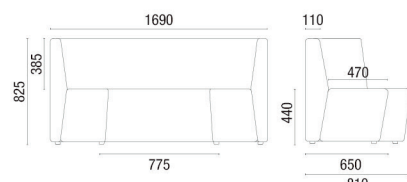

 36.812 *High-Back Set 1200mm	 36.813 *Straight Module 1300mm	 36.812 *Straight Module 1200mm	 36.865 *Straight Module 650mm	 36.805 *Table Module Melamine Top	
 36.845 IN *Curved Backrest Module - External Closure	 36.818 *180° Internal Backrest Tip Module	 36.890 IN *Module Curved Internal Backrest 90°	 36.845 IN *45° Internal Backrest Curved Module		
 36.890 EX *90° External Backrest Curved Module	 36.845 EX *45° External Backrest Curved Module	 36.812 *Module Straight Transition Side	 36.812 *Module Right Side Transition Straight	 36.812 *Module Left Side Transition Straight	
 38.030 PUFF Round Puff with Leather Strap	 38.035 PUFF Round Puff Ginga (Balance)	 36.824 Swivel Stool Spin 700mm	 36.814 Spin Stool 700mm	 36.802 Spin Stool 455mm	 36.803 Spin Sidetable
 36.801 Spin Sideboard	 36.805 TABLE Round 1200mm	 36.805 TABLE Square 750mm	 11.801 4L TABLE Rectangular 600x1300mm Optional USB Electrical Connection		

*Upholstered Modules with Optional USB Connection.

TECHNICAL DRAWINGS

36.812
High-Back Set 1200mm

36.813
Straight Module 1300mm

36.812
Straight Module 1200mm

36.865
Straight Module 650mm

36.805
Table Module

36.845 IN
Curved Backrest Module - External Closure

36.818
180° Internal Backrest Tip Module

36.890 IN
Module Curved Internal Backrest 90°

36.845 IN
45° Internal Backrest Curved Module

36.890 EX
90° External Backrest Curved Module

11.801 4L TABLE
Rectangular 600x1300mm

NOTE: Extreme measurements obtained without using a load gauge.