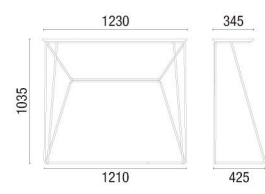

 36.812 *High-Back Set 1200mm	 36.813 *Straight Module 1300mm	 36.812 *Straight Module 1200mm	 36.865 *Straight Module 650mm	 36.805 *Table Module Melamine Top	
 36.845 IN *Curved Backrest Module - External Closure	 36.818 *180° Internal Backrest Tip Module	 36.890 IN *Module Curved Internal Backrest 90°	 36.845 IN *45° Internal Backrest Curved Module		
 36.890 EX *90° External Backrest Curved Module	 36.845 EX *45° External Backrest Curved Module	 36.812 *Module Straight Transition Side	 36.812 *Module Right Side Transition Straight	 36.812 *Module Left Side Transition Straight	
 38.030 PUFF Round Puff with Leather Strap	 38.035 PUFF Round Puff Ginga (Balance)	 36.824 Swivel Stool Spin 700mm	 36.814 Spin Stool 700mm	 36.802 Spin Stool 455mm	 36.803 Spin Sidetable
 36.801 Spin Sideboard	 36.805 TABLE Round 1200mm	 36.805 TABLE Square 750mm	 11.801 4L TABLE Rectangular 600x1300mm Optional USB Electrical Connection		

36.845 EX
45° External Backrest Curved Module

36.812
Module Straight Transition Side

36.812
Module Right Side Transition Straight

36.812
Module Left Side Transition Straight

38.030 PUFF
Round Puff with
Leather Strap

38.035 PUFF
Round Puff Ginga
(Balance)

36.824 Swivel
Stool Spin 700mm

36.814 Spin
Stool 700mm

36.802 Spin
Stool 455mm

36.803 Spin Sidetable

36.801 Spin Sideboard

36.805 TABLE
Round 1200mm

36.805 TABLE
Square 750mm

11.801 4L TABLE
Rectangular 600x1300mm

NOTE: Extreme measurements obtained without using a load gauge.