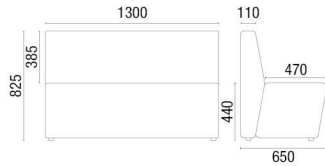

Lounge Layout

Waiting Layout

Meeting Layout

HUB Layout

CHARACTERISTICS

Forum Layout

NOTE: Chalkboard, sideboards, flower boxes and vases are for illustration purposes only.

CONFIGURATIONS

 36.812 *High-Back Set 1200mm	 36.813 *Straight Module 1300mm	 36.812 *Straight Module 1200mm	 36.865 *Straight Module 650mm	 36.805 *Table Module Melamine Top	
 36.845 IN *Curved Backrest Module - External Closure	 36.818 *180° Internal Backrest Tip Module	 36.890 IN *Module Curved Internal Backrest 90°	 36.845 IN *45° Internal Backrest Curved Module		
 36.890 EX *90° External Backrest Curved Module	 36.845 EX *45° External Backrest Curved Module	 36.812 *Module Straight Transition Side	 36.812 *Module Right Side Transition Straight	 36.812 *Module Left Side Transition Straight	
 38.030 PUFF Round Puff with Leather Strap	 38.035 PUFF Round Puff Ginga (Balance)	 36.824 Swivel Stool Spin 700mm	 36.814 Spin Stool 700mm	 36.802 Spin Stool 455mm	 36.803 Spin Sidetable
 36.801 Spin Sideboard	 36.805 TABLE Round 1200mm	 36.805 TABLE Square 750mm	 11.801 4L TABLE Rectangular 600x1300mm Optional USB Electrical Connection		

*Upholstered Modules with Optional USB Connection.

TECHNICAL DRAWINGS

36.812
High-Back Set 1200mm

36.813
Straight Module 1300mm

36.812
Straight Module 1200mm

36.865
Straight Module 650mm

36.805
Table Module

11.801 4L TABLE
Rectangular 600x1300mm

NOTE: Extreme measurements obtained without using a load gauge.