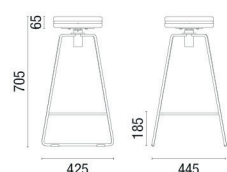

36.845 IN
Curved Backrest Module - External Closure

36.818
180° Internal Backrest Tip Module

36.890 IN
Module Curved Internal Backrest 90°

36.845 IN
45° Internal Backrest Curved Module

36.890 EX
90° External Backrest Curved Module

36.845 EX
45° External Backrest Curved Module

36.812
Module Straight Transition Side

36.812
Module Right Side Transition Straight

36.812
Module Left Side Transition Straight

38.030 PUFF
Round Puff with
Leather Strap

38.035 PUFF
Round Puff Ginga
(Balance)

36.824 Swivel
Stool Spin 700mm

36.814 Spin
Stool 700mm

36.802 Spin
Stool 455mm

36.803 Spin Sidetable

36.801 Spin Sideboard

36.805 TABLE
Round 1200mm

36.805 TABLE
Square 750mm

11.801 4L TABLE
Rectangular 600x1300mm

NOTE: Extreme measurements obtained without using a load gauge.