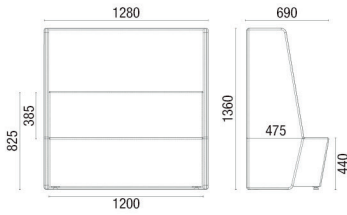

Lounge Layout

Waiting Layout

Meeting Layout

HUB Layout

CHARACTERISTICS

Forum Layout

NOTE: Chalkboard, sideboards, flower boxes and vases are for illustration purposes only.

CONFIGURATIONS

 36.812 *High-Back Set 1200mm	 36.813 *Straight Module 1300mm	 36.812 *Straight Module 1200mm	 36.865 *Straight Module 650mm	 36.805 *Table Module Melamine Top	
 36.845 IN *Curved Backrest Module - External Closure	 36.818 *180° Internal Backrest Tip Module	 36.890 IN *Module Curved Internal Backrest 90°	 36.845 IN *45° Internal Backrest Curved Module		
 36.890 EX *90° External Backrest Curved Module	 36.845 EX *45° External Backrest Curved Module	 36.812 *Module Straight Transition Side	 36.812 *Module Right Side Transition Straight	 36.812 *Module Left Side Transition Straight	
 38.030 PUFF Round Puff with Leather Strap	 38.035 PUFF Round Puff Ginga (Balance)	 36.824 Swivel Stool Spin 700mm	 36.814 Spin Stool 700mm	 36.802 Spin Stool 455mm	 36.803 Spin Sidetable
 36.801 Spin Sideboard	 36.805 TABLE Round 1200mm	 36.805 TABLE Square 750mm	 11.801 4L TABLE Rectangular 600x1300mm Optional USB Electrical Connection		

*Upholstered Modules with Optional USB Connection.

TECHNICAL DRAWINGS

36.812
High-Back Set 1200mm

36.813
Straight Module 1300mm

36.812
Straight Module 1200mm

36.865
Straight Module 650mm

36.805
Table Module

11.801 4L TABLE
Rectangular 600x1300mm

NOTE: Extreme measurements obtained without using a load gauge.