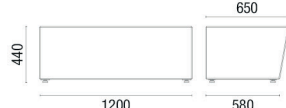

 36.812 *High-Back Set 1200mm	 36.813 *Straight Module 1300mm	 36.812 *Straight Module 1200mm	 36.865 *Straight Module 650mm	 36.805 *Table Module Melamine Top	
 36.845 IN *Curved Backrest Module - External Closure	 36.818 *180° Internal Backrest Tip Module	 36.890 IN *Module Curved Internal Backrest 90°	 36.845 IN *45° Internal Backrest Curved Module		
 36.890 EX *90° External Backrest Curved Module	 36.845 EX *45° External Backrest Curved Module	 36.812 *Module Straight Transition Side	 36.812 *Module Right Side Transition Straight	 36.812 *Module Left Side Transition Straight	
 38.030 PUFF Round Puff with Leather Strap	 38.035 PUFF Round Puff Ginga (Balance)	 36.824 Swivel Stool Spin 700mm	 36.814 Spin Stool 700mm	 36.802 Spin Stool 455mm	 36.803 Spin Sidetable
 36.801 Spin Sideboard	 36.805 TABLE Round 1200mm	 36.805 TABLE Square 750mm	 11.801 4L TABLE Rectangular 600x1300mm Optional USB Electrical Connection		

*Upholstered Modules with Optional USB Connection.

TECHNICAL DRAWINGS

36.812
High-Back Set 1200mm

36.813
Straight Module 1300mm

36.812
Straight Module 1200mm

36.865
Straight Module 650mm

36.805
Table Module