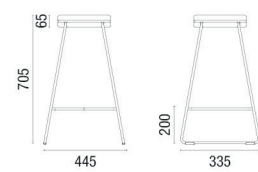

36.845 IN
Curved Backrest Module - External Closure

36.818
180° Internal Backrest Tip Module

36.890 IN
Module Curved Internal Backrest 90°

36.845 IN
45° Internal Backrest Curved Module

36.890 EX
90° External Backrest Curved Module

36.845 EX
45° External Backrest Curved Module

36.812
Module Straight Transition Side

36.812
Module Right Side Transition Straight

36.812
Module Left Side Transition Straight

38.030 PUFF
Round Puff with
Leather Strap

38.035 PUFF
Round Puff Ginga
(Balance)

36.824 Swivel
Stool Spin 700mm

36.814 Spin
Stool 700mm

36.802 Spin
Stool 455mm

36.803 Spin Sidetable

36.801 Spin Sideboard

36.805 TABLE
Round 1200mm

36.805 TABLE
Square 750mm

11.801 4L TABLE
Rectangular 600x1300mm

NOTE: Extreme measurements obtained without using a load gauge.