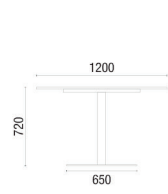

 36.812 *High-Back Set 1200mm	 36.813 *Straight Module 1300mm	 36.812 *Straight Module 1200mm	 36.865 *Straight Module 650mm	 36.805 *Table Module Melamine Top	
 36.845 IN *Curved Backrest Module - External Closure	 36.818 *180° Internal Backrest Tip Module	 36.890 IN *Module Curved Internal Backrest 90°	 36.845 IN *45° Internal Backrest Curved Module		
 36.890 EX *90° External Backrest Curved Module	 36.845 EX *45° External Backrest Curved Module	 36.812 *Module Straight Transition Side	 36.812 *Module Right Side Transition Straight	 36.812 *Module Left Side Transition Straight	
 38.030 PUFF Round Puff with Leather Strap	 38.035 PUFF Round Puff Ginga (Balance)	 36.824 Swivel Stool Spin 700mm	 36.814 Spin Stool 700mm	 36.802 Spin Stool 455mm	 36.803 Spin Sidetable
 36.801 Spin Sideboard	 36.805 TABLE Round 1200mm	 36.805 TABLE Square 750mm	 11.801 4L TABLE Rectangular 600x1300mm Optional USB Electrical Connection		

38.035 PUFF
Round Puff Ginga
(Balance)

36.824 Swivel
Stool Spin 700mm

36.814 Spin
Stool 700mm

36.802 Spin
Stool 455mm

36.803 Spin Sidetable

36.801 Spin Sideboard

36.805 TABLE
Round 1200mm

36.805 TABLE
Square 750mm

11.801 4L TABLE
Rectangular 600x1300mm

NOTE: Extreme measurements obtained without using a load gauge.