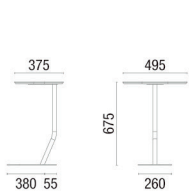

36.845 EX
45° External Backrest Curved Module

36.812
Module Straight Transition Side

36.812
Module Right Side Transition Straight

36.812
Module Left Side Transition Straight

38.030 PUFF
Round Puff with
Leather Strap

38.035 PUFF
Round Puff Ginga
(Balance)

36.824 Swivel
Stool Spin 700mm

36.814 Spin
Stool 700mm

36.802 Spin
Stool 455mm

36.803 Spin Sidetable

36.801 Spin Sideboard

36.805 TABLE
Round 1200mm

36.805 TABLE
Square 750mm

11.801 4L TABLE
Rectangular 600x1300mm

NOTE: Extreme measurements obtained without using a load gauge.