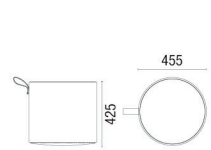

36.845 IN
Curved Backrest Module - External Closure

36.818
180° Internal Backrest Tip Module

36.890 IN
Module Curved Internal Backrest 90°

36.845 IN
45° Internal Backrest Curved Module

36.890 EX
90° External Backrest Curved Module

36.845 EX
45° External Backrest Curved Module

36.812
Module Straight Transition Side

36.812
Module Right Side Transition Straight

36.812
Module Left Side Transition Straight

38.030 PUFF
Round Puff with
Leather Strap

38.035 PUFF
Round Puff Ginga
(Balance)

36.824 Swivel
Stool Spin 700mm

36.814 Spin
Stool 700mm

36.802 Spin
Stool 455mm

36.803 Spin Sidetable

36.801 Spin Sideboard

36.805 TABLE
Round 1200mm

36.805 TABLE
Square 750mm

11.801 4L TABLE
Rectangular 600x1300mm

NOTE: Extreme measurements obtained without using a load gauge.