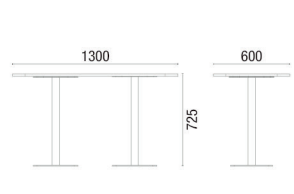

 36.812 *High-Back Set 1200mm	 36.813 *Straight Module 1300mm	 36.812 *Straight Module 1200mm	 36.865 *Straight Module 650mm	 36.805 *Table Module Melamine Top	
 36.845 IN *Curved Backrest Module - External Closure	 36.818 *180° Internal Backrest Tip Module	 36.890 IN *Module Curved Internal Backrest 90°	 36.845 IN *45° Internal Backrest Curved Module		
 36.890 EX *90° External Backrest Curved Module	 36.845 EX *45° External Backrest Curved Module	 36.812 *Module Straight Transition Side	 36.812 *Module Right Side Transition Straight	 36.812 *Module Left Side Transition Straight	
 38.030 PUFF Round Puff with Leather Strap	 38.035 PUFF Round Puff Ginga (Balance)	 36.824 Swivel Stool Spin 700mm	 36.814 Spin Stool 700mm	 36.802 Spin Stool 455mm	 36.803 Spin Sidetable
 36.801 Spin Sideboard	 36.805 TABLE Round 1200mm	 36.805 TABLE Square 750mm	 11.801 4L TABLE Rectangular 600x1300mm Optional USB Electrical Connection		

36.845 EX
45° External Backrest Curved Module

36.812
Module Straight Transition Side

36.812
Module Right Side Transition Straight

36.812
Module Left Side Transition Straight

38.030 PUFF
Round Puff with
Leather Strap

38.035 PUFF
Round Puff Ginga
(Balance)

36.824 Swivel
Stool Spin 700mm

36.814 Spin
Stool 700mm

36.802 Spin
Stool 455mm

36.803 Spin Sidetable

36.801 Spin Sideboard

36.805 TABLE
Round 1200mm

36.805 TABLE
Square 750mm

11.801 4L TABLE
Rectangular 600x1300mm

NOTE: Extreme measurements obtained without using a load gauge.