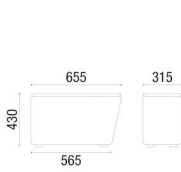

 36.812 *High-Back Set 1200mm	 36.813 *Straight Module 1300mm	 36.812 *Straight Module 1200mm	 36.865 *Straight Module 650mm	 36.805 *Table Module Melamine Top	
 36.845 IN *Curved Backrest Module - External Closure	 36.818 *180° Internal Backrest Tip Module	 36.890 IN *Module Curved Internal Backrest 90°	 36.845 IN *45° Internal Backrest Curved Module		
 36.890 EX *90° External Backrest Curved Module	 36.845 EX *45° External Backrest Curved Module	 36.812 *Module Straight Transition Side	 36.812 *Module Right Side Transition Straight	 36.812 *Module Left Side Transition Straight	
 38.030 PUFF Round Puff with Leather Strap	 38.035 PUFF Round Puff Ginga (Balance)	 36.824 Swivel Stool Spin 700mm	 36.814 Spin Stool 700mm	 36.802 Spin Stool 455mm	 36.803 Spin Sidetable
 36.801 Spin Sideboard	 36.805 TABLE Round 1200mm	 36.805 TABLE Square 750mm	 11.801 4L TABLE Rectangular 600x1300mm Optional USB Electrical Connection		

*Upholstered Modules with Optional USB Connection.

TECHNICAL DRAWINGS

36.812
High-Back Set 1200mm

36.813
Straight Module 1300mm

36.812
Straight Module 1200mm

36.865
Straight Module 650mm

36.805
Table Module

36.845 IN
Curved Backrest Module - External Closure

36.818
180° Internal Backrest Tip Module

36.890 IN
Module Curved Internal Backrest 90°

36.845 IN
45° Internal Backrest Curved Module

36.890 EX
90° External Backrest Curved Module

11.801 4L TABLE
Rectangular 600x1300mm

NOTE: Extreme measurements obtained without using a load gauge.