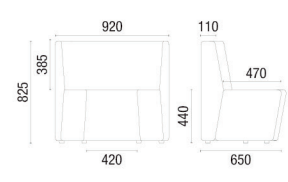

 36.812 *High-Back Set 1200mm	 36.813 *Straight Module 1300mm	 36.812 *Straight Module 1200mm	 36.865 *Straight Module 650mm	 36.805 *Table Module Melamine Top	
 36.845 IN *Curved Backrest Module - External Closure	 36.818 *180° Internal Backrest Tip Module	 36.890 IN *Module Curved Internal Backrest 90°	 36.845 IN *45° Internal Backrest Curved Module		
 36.890 EX *90° External Backrest Curved Module	 36.845 EX *45° External Backrest Curved Module	 36.812 *Module Straight Transition Side	 36.812 *Module Right Side Transition Straight	 36.812 *Module Left Side Transition Straight	
 38.030 PUFF Round Puff with Leather Strap	 38.035 PUFF Round Puff Ginga (Balance)	 36.824 Swivel Stool Spin 700mm	 36.814 Spin Stool 700mm	 36.802 Spin Stool 455mm	 36.803 Spin Sidetable
 36.801 Spin Sideboard	 36.805 TABLE Round 1200mm	 36.805 TABLE Square 750mm	 11.801 4L TABLE Rectangular 600x1300mm Optional USB Electrical Connection		

*Upholstered Modules with Optional USB Connection.

TECHNICAL DRAWINGS

36.812
High-Back Set 1200mm

36.813
Straight Module 1300mm

36.812
Straight Module 1200mm

36.865
Straight Module 650mm

36.805
Table Module

36.845 IN
Curved Backrest Module - External Closure

36.818
180° Internal Backrest Tip Module

36.890 IN
Module Curved Internal Backrest 90°

36.845 IN
45° Internal Backrest Curved Module

36.890 EX
90° External Backrest Curved Module

11.801 4L TABLE
Rectangular 600x1300mm

NOTE: Extreme measurements obtained without using a load gauge.