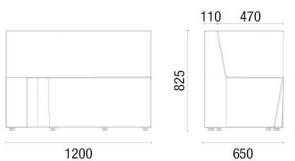

36.812
Module Straight Transition Side