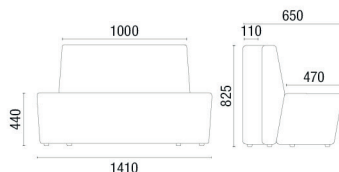

 36.812 *High-Back Set 1200mm	 36.813 *Straight Module 1300mm	 36.812 *Straight Module 1200mm	 36.865 *Straight Module 650mm	 36.805 *Table Module Melamine Top	
 36.845 IN *Curved Backrest Module - External Closure	 36.818 *180° Internal Backrest Tip Module	 36.890 IN *Module Curved Internal Backrest 90°	 36.845 IN *45° Internal Backrest Curved Module		
 36.890 EX *90° External Backrest Curved Module	 36.845 EX *45° External Backrest Curved Module	 36.812 *Module Straight Transition Side	 36.812 *Module Right Side Transition Straight	 36.812 *Module Left Side Transition Straight	
 38.030 PUFF Round Puff with Leather Strap	 38.035 PUFF Round Puff Ginga (Balance)	 36.824 Swivel Stool Spin 700mm	 36.814 Spin Stool 700mm	 36.802 Spin Stool 455mm	 36.803 Spin Sidetable
 36.801 Spin Sideboard	 36.805 TABLE Round 1200mm	 36.805 TABLE Square 750mm	 11.801 4L TABLE Rectangular 600x1300mm Optional USB Electrical Connection		

*Upholstered Modules with Optional USB Connection.

TECHNICAL DRAWINGS

36.812
High-Back Set 1200mm

36.813
Straight Module 1300mm

36.812
Straight Module 1200mm

36.865
Straight Module 650mm

36.805
Table Module

36.845 IN
Curved Backrest Module - External Closure

36.818
180° Internal Backrest Tip Module

36.890 IN
Module Curved Internal Backrest 90°

36.845 IN
45° Internal Backrest Curved Module

36.890 EX
90° External Backrest Curved Module

11.801 4L TABLE
Rectangular 600x1300mm

NOTE: Extreme measurements obtained without using a load gauge.