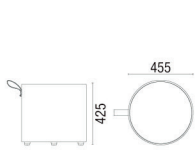

36.845 IN
Curved Backrest Module - External Closure

36.818
180° Internal Backrest Tip Module

36.890 IN
Module Curved Internal Backrest 90°

36.845 IN
45° Internal Backrest Curved Module

36.890 EX
90° External Backrest Curved Module

36.845 EX
45° External Backrest Curved Module

36.812
Module Straight Transition Side

36.812
Module Right Side Transition Straight

36.812
Module Left Side Transition Straight

38.030 PUFF
Round Puff with
Leather Strap

38.035 PUFF
Round Puff Ginga
(Balance)

36.824 Swivel
Stool Spin 700mm

36.814 Spin
Stool 700mm

36.802 Spin
Stool 455mm

36.803 Spin Sidetable

36.801 Spin Sideboard

36.805 TABLE
Round 1200mm

36.805 TABLE
Square 750mm

11.801 4L TABLE
Rectangular 600x1300mm

NOTE: Extreme measurements obtained without using a load gauge.