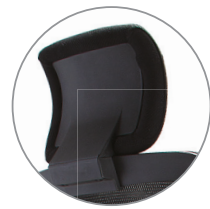

Cavaletti

PROFESSIONAL SEATING

Cavaletti C4

Cavaletti C4

Advanced ergonomic features and finished with aluminum accents make the Cavaletti C4 an ideal alternative for high-end directive spaces.

ACCESSORIES
Fixed Headrest Option.
Available in Black.

MECHANISM
4-stage Synchron mechanism with seat depth adjustment and automatic tension adjustment, adjusting to the user's weight without the need for manual adjustment.

BACKREST
Backrest in mesh, with upholstered and adjustable Lumbar Support. Apparent structure in Polished Aluminum.

ARMREST
Height-adjustable 3D armrest, front horizontal movement or sideways. Soft touch PU support.

BASES
Base options in Aluminum or Nylon, with 65mm castors in Nylon or PU.

SEAT
Seat in injected foam with Depth Adjustment and Gas Height Adjustment. Coatings in Polyester, Grid, Haven, CEC-Stilo, Space, Vinyl and Natural Leather.

29001
Swivel Chair
Synchron
Armrest 3D
Nylon Base

29001 AC
Swivel Chair
Synchron
Armrest 3D
Aluminum Base
Headrest

TECHNICAL DRAWINGS

29001 AC Swivel Chair with Headrest

29001 Swivel Chair

NOTE: Extreme measurements obtained without using a load gauge.