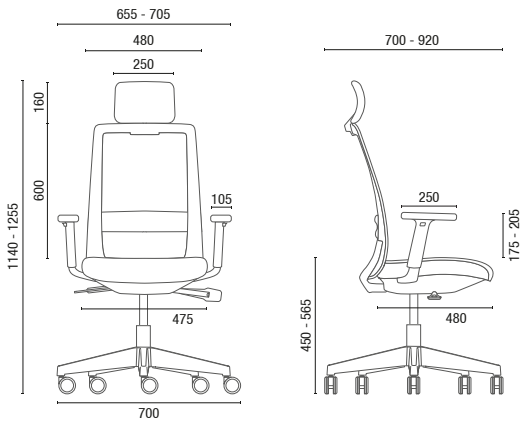

MECHANISM
4-stage Synchron mechanism with seat depth adjustment and automatic tension adjustment, adjusting to the user's weight without the need for manual adjustment.

BACKREST
Backrest in mesh, with upholstered and adjustable Lumbar Support. Apparent structure in Polished Aluminum.

ARMREST
Height-adjustable 3D armrest, front horizontal movement or sideways. Soft touch PU support.

BASES
Base options in Aluminum or Nylon, with 65mm castors in Nylon or PU.

SEAT
Seat in injected foam with Depth Adjustment and Gas Height Adjustment. Coatings in Polyester, Grid, Haven, CEC-Stilo, Space, Vinyl and Natural Leather.

29001
Swivel Chair
Synchron
Armrest 3D
Nylon Base

29001 AC
Swivel Chair
Synchron
Armrest 3D
Aluminum Base
Headrest

TECHNICAL DRAWINGS

29001 AC Swivel Chair with Headrest

29001 Swivel Chair

NOTE: Extreme measurements obtained without using a load gauge.