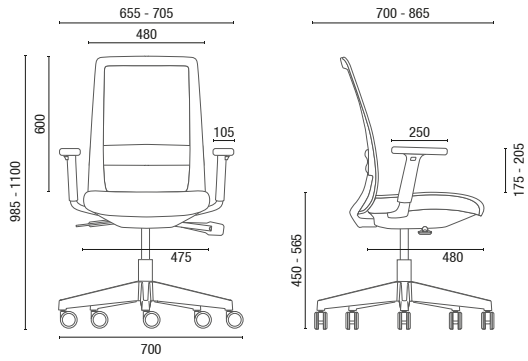

MECHANISM
4-stage Synchron mechanism with seat depth adjustment and automatic tension adjustment, adjusting to the user's weight without the need for manual adjustment.

BACKREST
Backrest in mesh, with upholstered and adjustable Lumbar Support. Apparent structure in Polished Aluminum.

ARMREST
Height-adjustable 3D armrest, front horizontal movement or sideways. Soft touch PU support.

BASES
Base options in Aluminum or Nylon, with 65mm castors in Nylon or PU.

SEAT
Seat in injected foam with Depth Adjustment and Gas Height Adjustment. Coatings in Polyester, Grid, Haven, CEC-Stilo, Space, Vinyl and Natural Leather.

29001
Swivel Chair
Synchron
Armrest 3D
Nylon Base

29001 AC
Swivel Chair
Synchron
Armrest 3D
Aluminum Base
Headrest

TECHNICAL DRAWINGS

29001 AC Swivel Chair with Headrest

29001 Swivel Chair

NOTE: Extreme measurements obtained without using a load gauge.