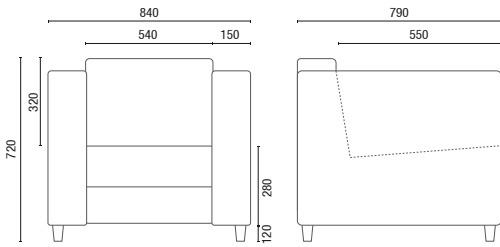

# TECHNICAL DRAWINGS

36020 Visitor Armchair

36105 Reception Sofa

Width:  
1 Seat – 750mm  
2 Seats – 1280mm  
3 Seats – 1820mm

12004 Reception Sofa

Width:  
1 Seat – 640mm  
2 Seats – 1170mm  
3 Seats – 1700mm

12205 Reception Sofa

Width:  
1 Seat – 890mm  
2 Seats – 1350mm  
3 Seats – 1850mm

12105 Reception Sofa

Width:  
1 Seat – 840mm  
2 Seats – 1300mm  
3 Seats – 1800mm

NOTE: Extreme measurements obtained without using a load gauge.