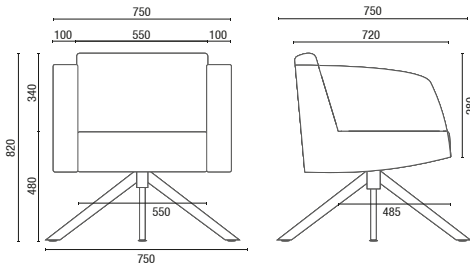

## CONFIGURATIONS

36105  
Reception Armchair  
1 Seat

36105  
Reception Sofa  
2 Seats

36105  
Reception Sofa  
3 Seats

12004  
Reception Armchair  
1 Seat

12004  
Reception Sofa  
2 Seats

12004  
Reception Sofa  
3 Seats

12205  
Reception Armchair  
1 Seat

12205  
Reception Armchair  
2 Seats

12205  
Reception Armchair  
3 Seats

12105  
Reception Armchair  
1 Seat

12105  
Reception Armchair  
2 Seats

12105  
Reception Armchair  
3 Seats

# TECHNICAL DRAWINGS

36020 Visitor Armchair

36105 Reception Sofa

Width:  
1 Seat – 750mm  
2 Seats – 1280mm  
3 Seats – 1820mm

12004 Reception Sofa

Width:  
1 Seat – 640mm  
2 Seats – 1170mm  
3 Seats – 1700mm

12205 Reception Sofa

Width:  
1 Seat – 890mm  
2 Seats – 1350mm  
3 Seats – 1850mm

12105 Reception Sofa

Width:  
1 Seat – 840mm  
2 Seats – 1300mm  
3 Seats – 1800mm

NOTE: Extreme measurements obtained without using a load gauge.