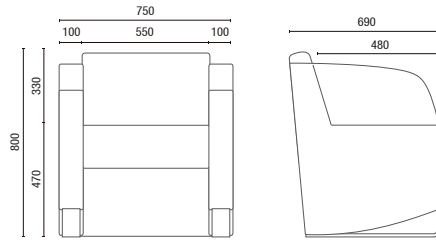

## CONFIGURATIONS

36105  
Reception Armchair  
1 Seat

36105  
Reception Sofa  
2 Seats

36105  
Reception Sofa  
3 Seats

12004  
Reception Armchair  
1 Seat

12004  
Reception Sofa  
2 Seats

12004  
Reception Sofa  
3 Seats

12205  
Reception Armchair  
1 Seat

12205  
Reception Armchair  
2 Seats

12205  
Reception Armchair  
3 Seats

12105  
Reception Armchair  
1 Seat

12105  
Reception Armchair  
2 Seats

12105  
Reception Armchair  
3 Seats

# TECHNICAL DRAWINGS

36020 Visitor Armchair

36105 Reception Sofa

Width:  
1 Seat – 750mm  
2 Seats – 1280mm  
3 Seats – 1820mm

12004 Reception Sofa

Width:  
1 Seat – 640mm  
2 Seats – 1170mm  
3 Seats – 1700mm

12205 Reception Sofa

Width:  
1 Seat – 890mm  
2 Seats – 1350mm  
3 Seats – 1850mm

12105 Reception Sofa

Width:  
1 Seat – 840mm  
2 Seats – 1300mm  
3 Seats – 1800mm

NOTE: Extreme measurements obtained without using a load gauge.