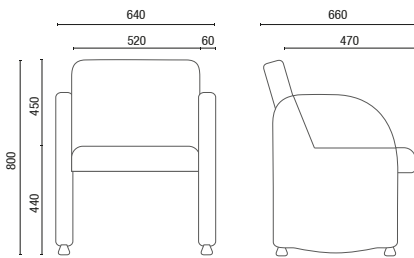

12205  
Reception Armchair  
1 Seat

12205  
Reception Armchair  
2 Seats

12205  
Reception Armchair  
3 Seats

12105  
Reception Armchair  
1 Seat

12105  
Reception Armchair  
2 Seats

12105  
Reception Armchair  
3 Seats

# TECHNICAL DRAWINGS

36020 Visitor Armchair

36105 Reception Sofa

Width:  
1 Seat – 750mm  
2 Seats – 1280mm  
3 Seats – 1820mm

12004 Reception Sofa

Width:  
1 Seat – 640mm  
2 Seats – 1170mm  
3 Seats – 1700mm

12205 Reception Sofa

Width:  
1 Seat – 890mm  
2 Seats – 1350mm  
3 Seats – 1850mm

12105 Reception Sofa

Width:  
1 Seat – 840mm  
2 Seats – 1300mm  
3 Seats – 1800mm

NOTE: Extreme measurements obtained without using a load gauge.