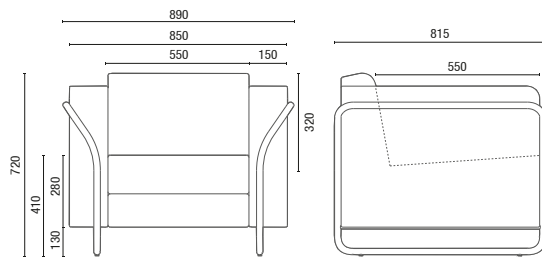

# TECHNICAL DRAWINGS

36020 Visitor Armchair

36105 Reception Sofa

Width:  
1 Seat – 750mm  
2 Seats – 1280mm  
3 Seats – 1820mm

12004 Reception Sofa

Width:  
1 Seat – 640mm  
2 Seats – 1170mm  
3 Seats – 1700mm

12205 Reception Sofa

Width:  
1 Seat – 890mm  
2 Seats – 1350mm  
3 Seats – 1850mm

12105 Reception Sofa

Width:  
1 Seat – 840mm  
2 Seats – 1300mm  
3 Seats – 1800mm

NOTE: Extreme measurements obtained without using a load gauge.