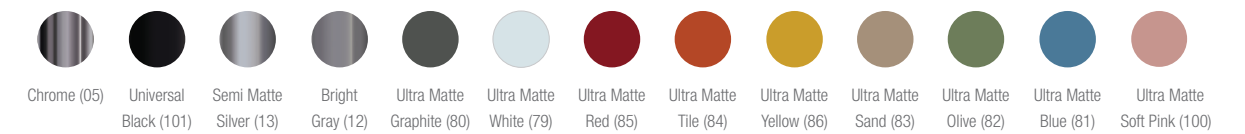

STRUCTURES

COATINGS
Several coating options:
CEC-Stilo, Natural Leather,
Grid, Haven, Liv, Blend,
Polyester, Politex, Space
and Vinyl.

BASES AND STRUCTURES
Fixed or Swivel base options depending on the model.
Chrome Finish (Steel bases), Polished (Aluminum bases)
or Epoxy Painting (with 12 color options).