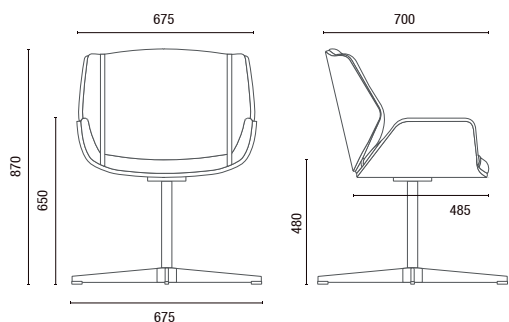

36060
Lounge Chair
Swivel
4 Rod Base
Wooden Shell with
Upholstery

CONFIGURATIONS

36010
Lounge Chair
Swivel
Aluminum Disc Base

36010
Lounge Chair
Fixed or Swivel
4 Feet Base

36040
Lounge Chair
Arch Structure

BASES AND STRUCTURES
Fixed or Swivel base options depending on the model.
Chrome Finish (Steel bases), Polished (Aluminum bases)
or Epoxy Painting (with 12 color options).

TECHNICAL DRAWINGS

36010 Lounge Chair Disc Base

36010 Lounge Chair Base 4 Feet

36040 Lounge Chair

36050 Lounge Chair

36060 Lounge Chair

NOTE: Extreme measurements obtained without using a load gauge.

Cavaletti S/A Professional Seating
 Street Dr. Hiram Sampaio, 550
 Erechim/RS Brasil 99.706-461
 Fone/Fax: (54) 3520.4100
 atendimento@cavaletti.com.br
 www.cavaletti.com.br