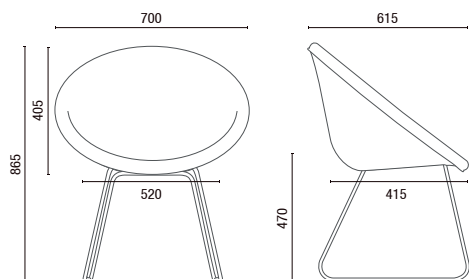

36060
Lounge Chair
Swivel
4 Rod Base
Wooden Shell with
Upholstery

CONFIGURATIONS

36010
Lounge Chair
Swivel
Aluminum Disc Base

36010
Lounge Chair
Fixed or Swivel
4 Feet Base

36040
Lounge Chair
Arch Structure

BASES AND STRUCTURES
Fixed or Swivel base options depending on the model.
Chrome Finish (Steel bases), Polished (Aluminum bases)
or Epoxy Painting (with 12 color options).

TECHNICAL DRAWINGS

36010 Lounge Chair Disc Base

36010 Lounge Chair Base 4 Feet

36040 Lounge Chair

36050 Lounge Chair

36060 Lounge Chair

NOTE: Extreme measurements obtained without using a load gauge.

Cavaletti S/A Professional Seating
 Street Dr. Hiram Sampaio, 550
 Erechim/RS Brasil 99.706-461
 Fone/Fax: (54) 3520.4100
 atendimento@cavaletti.com.br
 www.cavaletti.com.br