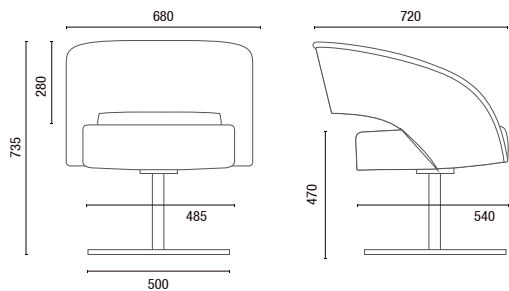

TECHNICAL DRAWINGS

36010 Lounge Chair Disc Base