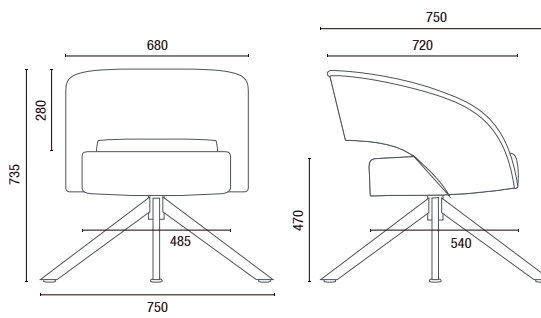

36010 Lounge Chair Base 4 Feet