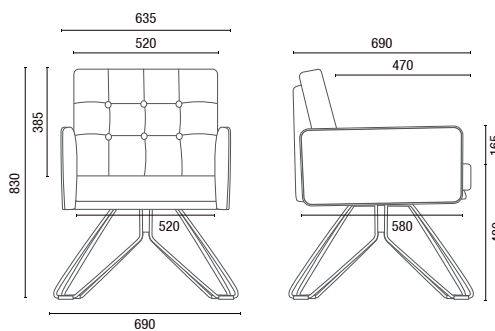

36060
Lounge Chair
Swivel
4 Rod Base
Wooden Shell with
Upholstery

CONFIGURATIONS

36010
Lounge Chair
Swivel
Aluminum Disc Base

36010
Lounge Chair
Fixed or Swivel
4 Feet Base

36040
Lounge Chair
Arch Structure

36050
Lounge Chair
Fixed or Swivel

36060
Lounge Chair
Swivel
4 Rod Base
Upholstered Shell

STRUCTURES

COATINGS
Several coating options:
CEC-Stilo, Natural Leather,
Grid, Haven, Liv, Blend,
Polyester, Politex, Space
and Vinyl.

BASES AND STRUCTURES
Fixed or Swivel base options depending on the model.
Chrome Finish (Steel bases), Polished (Aluminum bases)
or Epoxy Painting (with 12 color options).

TECHNICAL DRAWINGS

36010 Lounge Chair Disc Base

36010 Lounge Chair Base 4 Feet

36040 Lounge Chair

36050 Lounge Chair

36060 Lounge Chair

NOTE: Extreme measurements obtained without using a load gauge.

Cavaletti S/A Professional Seating
 Street Dr. Hiram Sampaio, 550
 Erechim/RS Brasil 99.706-461
 Fone/Fax: (54) 3520.4100
 atendimento@cavaletti.com.br
 www.cavaletti.com.br