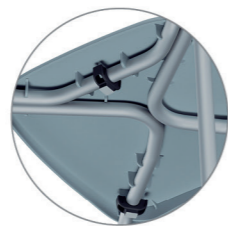

Stacking 41.020
Maximum stacking: 05 units

Trolley
Maximum stacking: 10 units

HANDLE
Smart design, allows practicality in handling.

CLICKS
No screws. The mounting system is all by click.

PROTECTION
Support for stacking with TPE stickers.

STACKING 41.008
Stackable up to 10 units.

TECHNICAL DRAWINGS

41.008 Visitor Chair

41.020 Stool

Joy Trolley

Joy Trolley
Maximum stacking: 10 units

NOTE: Extreme measurements obtained without using a load gauge.