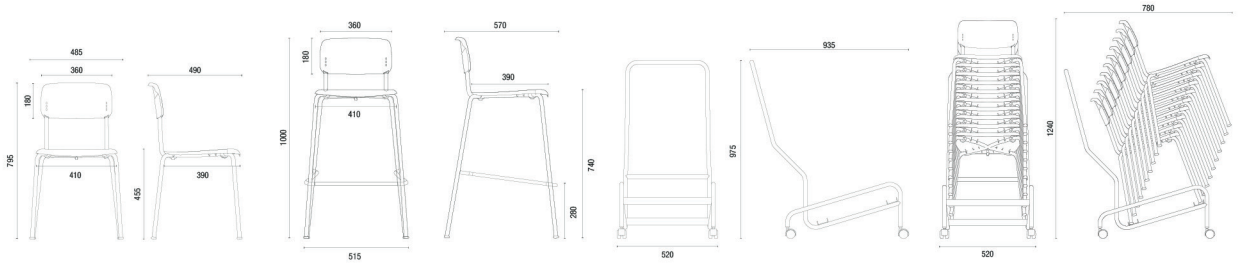

Stacking 41.020
Maximum stacking: 05 units

Trolley
Maximum stacking: 10 units

HANDLE
Smart design, allows practicality in handling.

CLICKS
No screws. The mounting system is all by click.

PROTECTION
Support for stacking with TPE stickers.

STACKING 41.008
Stackable up to 10 units.

TECHNICAL DRAWINGS

41.008 Visitor Chair

41.020 Stool

Joy Trolley

Joy Trolley
Maximum stacking: 10 units

NOTE: Extreme measurements obtained without using a load gauge.