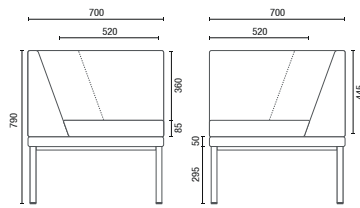

Traditional Meeting Room
6.60 m²

Talk Meeting Point
3m² + 1.25m² (circulation area)
+36,5%
Free Area

CONFIGURATIONS

36505
Armchair
Double Arm and Backrest

36505
Corner Sofa
Arm and Backrest

36505
Central Sofa
Backrest

36505
Bench

36.555
HB Double

36.575
HB Face-to-Face
Internal Table
Electrified Box (Optional)

36.565
HB Meeting
Internal Table
Electrified Box (Optional)

11.801
Talk Side Table

TECHNICAL DRAWINGS

36.505 Armchair

36.505 Corner Sofa

36505 Central Sofa

36505 Bench

36.555 HB Double

36.575 HB Face-to-Face

36.565 HB Meeting

11.801 Talk Side Table

NOTE: Extreme measurements obtained without using a load gauge.