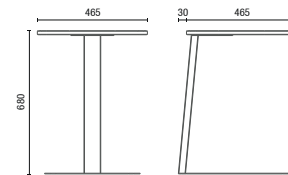

Traditional Meeting Room
6.60 m²

Talk Meeting Point
3m² + 1.25m² (circulation area)
+36,5%
Free Area

CONFIGURATIONS

36505
Armchair
Double Arm and Backrest

36505
Corner Sofa
Arm and Backrest

36505
Central Sofa
Backrest

36505
Bench

36.555
HB Double

36.575
HB Face-to-Face
Internal Table
Electrified Box (Optional)

36.565
HB Meeting
Internal Table
Electrified Box (Optional)

11.801
Talk Side Table

TECHNICAL DRAWINGS

36.505 Armchair

36.505 Corner Sofa

36505 Central Sofa

36505 Bench

36.555 HB Double

36.575 HB Face-to-Face

36.565 HB Meeting

11.801 Talk Side Table

NOTE: Extreme measurements obtained without using a load gauge.