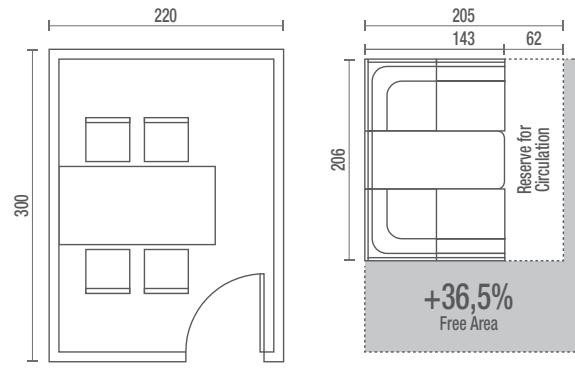

Traditional Meeting Room
6.60 m²

Talk Meeting Point
3m² + 1.25m² (circulation area)
+36,5%
Free Area

CONFIGURATIONS

36505
Armchair
Double Arm and Backrest

36505
Corner Sofa
Arm and Backrest

36505
Central Sofa
Backrest

36505
Bench

36.555
HB Double

36.575
HB Face-to-Face
Internal Table
Electrified Box (Optional)

36.565
HB Meeting
Internal Table
Electrified Box (Optional)

11.801
Talk Side Table

TECHNICAL DRAWINGS

36.505 Armchair

36.505 Corner Sofa

36505 Central Sofa

36505 Bench

36.555 HB Double

36.575 HB Face-to-Face

36.565 HB Meeting

11.801 Talk Side Table

NOTE: Extreme measurements obtained without using a load gauge.