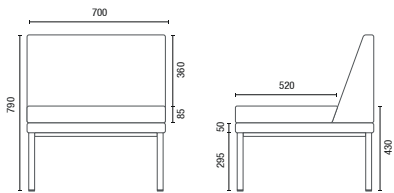

Traditional Meeting Room
6.60 m²

Talk Meeting Point
3m² + 1.25m² (circulation area)
+36,5%
Free Area

CONFIGURATIONS

36505
Armchair
Double Arm and Backrest

36505
Corner Sofa
Arm and Backrest

36505
Central Sofa
Backrest

36505
Bench

36.555
HB Double

36.575
HB Face-to-Face
Internal Table
Electrified Box (Optional)

36.565
HB Meeting
Internal Table
Electrified Box (Optional)

11.801
Talk Side Table

TECHNICAL DRAWINGS

36.505 Armchair

36.505 Corner Sofa

36505 Central Sofa

36505 Bench

36.555 HB Double

36.575 HB Face-to-Face

36.565 HB Meeting

11.801 Talk Side Table

NOTE: Extreme measurements obtained without using a load gauge.