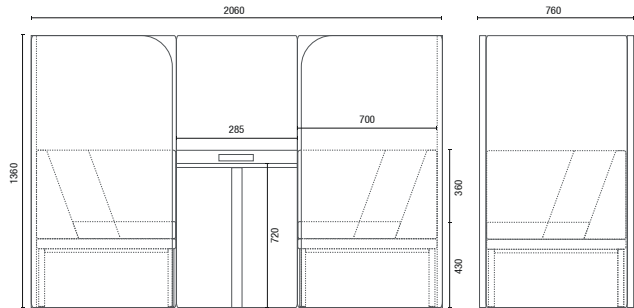

Traditional Meeting Room
6.60 m²

Talk Meeting Point
3m² + 1.25m² (circulation area)
+36,5%
Free Area

CONFIGURATIONS

36505
Armchair
Double Arm and Backrest

36505
Corner Sofa
Arm and Backrest

36505
Central Sofa
Backrest

36505
Bench

36.555
HB Double

36.575
HB Face-to-Face
Internal Table
Electrified Box (Optional)

36.565
HB Meeting
Internal Table
Electrified Box (Optional)

11.801
Talk Side Table

TECHNICAL DRAWINGS

36.505 Armchair

36.505 Corner Sofa

36505 Central Sofa

36505 Bench

36.555 HB Double

36.575 HB Face-to-Face

36.565 HB Meeting

11.801 Talk Side Table

NOTE: Extreme measurements obtained without using a load gauge.