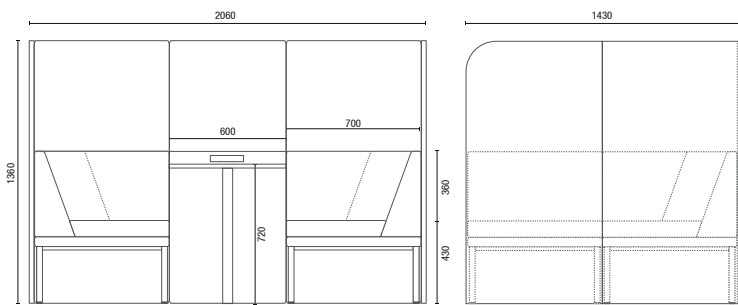

Traditional Meeting Room
6.60 m²

Talk Meeting Point
3m² + 1.25m² (circulation area)
+36,5%
Free Area

CONFIGURATIONS

36505
Armchair
Double Arm and Backrest

36505
Corner Sofa
Arm and Backrest

36505
Central Sofa
Backrest

36.505 Corner Sofa

36505 Central Sofa

36505 Bench

36.555 HB Double

36.575 HB Face-to-Face

36.565 HB Meeting

11.801 Talk Side Table

NOTE: Extreme measurements obtained without using a load gauge.