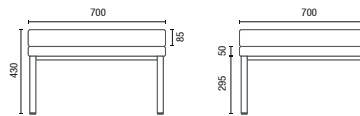

Traditional Meeting Room
6.60 m²

Talk Meeting Point
3m² + 1.25m² (circulation area)
+36,5%
Free Area

CONFIGURATIONS

36505
Armchair
Double Arm and Backrest

36505
Corner Sofa
Arm and Backrest

36505
Central Sofa
Backrest

36505
Bench

36.555
HB Double

36.575
HB Face-to-Face
Internal Table
Electrified Box (Optional)

36.565
HB Meeting
Internal Table
Electrified Box (Optional)

11.801
Talk Side Table

TECHNICAL DRAWINGS

36.505 Armchair

36.505 Corner Sofa

36505 Central Sofa

36505 Bench

36.555 HB Double

36.575 HB Face-to-Face

36.565 HB Meeting

11.801 Talk Side Table

NOTE: Extreme measurements obtained without using a load gauge.