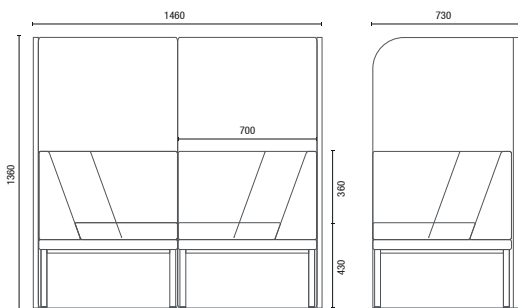

Traditional Meeting Room
6.60 m²

Talk Meeting Point
3m² + 1.25m² (circulation area)
+36,5%
Free Area

CONFIGURATIONS

36505
Armchair
Double Arm and Backrest

36505
Corner Sofa
Arm and Backrest

36505
Central Sofa
Backrest

36505
Bench

36.555
HB Double

36.575
HB Face-to-Face
Internal Table
Electrified Box (Optional)

36.565
HB Meeting
Internal Table
Electrified Box (Optional)

11.801
Talk Side Table

TECHNICAL DRAWINGS

36.505 Armchair

36.505 Corner Sofa

36505 Central Sofa

36505 Bench

36.555 HB Double

36.575 HB Face-to-Face

36.565 HB Meeting

11.801 Talk Side Table

NOTE: Extreme measurements obtained without using a load gauge.