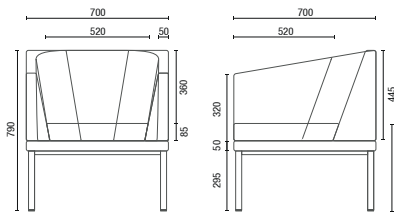

Traditional Meeting Room
6.60 m²

Talk Meeting Point
3m² + 1.25m² (circulation area)
+36,5%
Free Area

CONFIGURATIONS

36505
Armchair
Double Arm and Backrest

36505
Corner Sofa
Arm and Backrest

36505
Central Sofa
Backrest

36505
Bench

36.555
HB Double

36.575
HB Face-to-Face
Internal Table
Electrified Box (Optional)

36.565
HB Meeting
Internal Table
Electrified Box (Optional)

11.801
Talk Side Table

TECHNICAL DRAWINGS

36.505 Armchair

36.505 Corner Sofa

36505 Central Sofa

36505 Bench

36.555 HB Double

36.575 HB Face-to-Face

36.565 HB Meeting

11.801 Talk Side Table

NOTE: Extreme measurements obtained without using a load gauge.