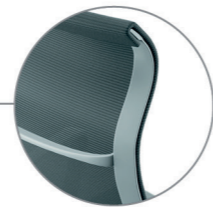

COATING

A single high-resistance membrane is responsible for providing comfort and a perfect finish. Available in Black, Gray or fabric.