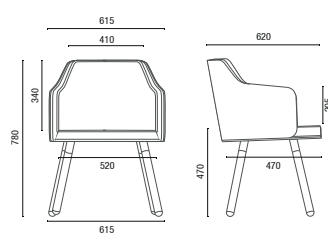

TECHNICAL DRAWINGS

36.071 Meeting Armchair
Swivel
Twin base with Casters
Relax Option

36.072 Meeting Armchair
Swivel
Twin Base with Glides
Relax Option

36.172 Visitor Armchair
Swivel
4 Rod Base

36.074 Visitor Armchair
Swivel
Pyramidal Base

36.174 Visitor Armchair
Base Foot Stick

36.272 Visitor Armchair
Swivel
Disc Base

36.075 3L Bench for 3 Seats

36.075 2L Bench for 2 Seats

36.075 Bench

NOTE: Extreme measurements obtained without using a load gauge.