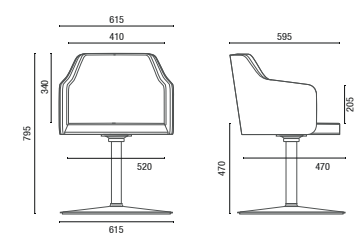

TECHNICAL DRAWINGS

36.071 Meeting Armchair
Swivel
Twin base with Casters
Relax Option

36.072 Meeting Armchair
Swivel
Twin Base with Glides
Relax Option

36.172 Visitor Armchair
Swivel
4 Rod Base

36.074 Visitor Armchair
Swivel
Pyramidal Base

36.174 Visitor Armchair
Base Foot Stick

36.272 Visitor Armchair
Swivel
Disc Base

36.075 3L Bench for 3 Seats

36.075 2L Bench for 2 Seats

36.075 Bench

NOTE: Extreme measurements obtained without using a load gauge.