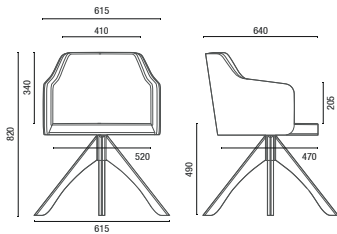

TECHNICAL DRAWINGS

36.071 Meeting Armchair
Swivel
Twin base with Casters
Relax Option

36.072 Meeting Armchair
Swivel
Twin Base with Glides
Relax Option

36.172 Visitor Armchair
Swivel
4 Rod Base

36.074 Visitor Armchair
Swivel
Pyramidal Base

36.174 Visitor Armchair
Base Foot Stick

36.272 Visitor Armchair
Swivel
Disc Base

36.075 3L Bench for 3 Seats

36.075 2L Bench for 2 Seats

36.075 Bench

NOTE: Extreme measurements obtained without using a load gauge.