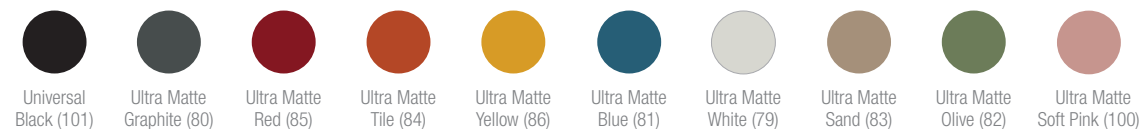

COATINGS

Haven
15 colors

Liv
15 colors

Natural Leather
02 colors

CEC - Stilo
10 colors

Grid
14 colors

Politex
06 colors

STRUCTURES

Universal Black (101) Ultra Matte Graphite (80) Ultra Matte Red (85) Ultra Matte Tile (84) Ultra Matte Yellow (86) Ultra Matte Blue (81) Ultra Matte White (79) Ultra Matte Sand (83) Ultra Matte Olive (82) Ultra Matte Soft Pink (100)