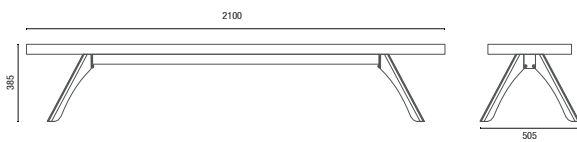

TECHNICAL DRAWINGS

36.071 Meeting Armchair
Swivel
Twin base with Casters
Relax Option

36.072 Meeting Armchair
Swivel
Twin Base with Glides
Relax Option

36.172 Visitor Armchair
Swivel
4 Rod Base

36.074 Visitor Armchair
Swivel
Pyramidal Base

36.174 Visitor Armchair
Base Foot Stick

36.272 Visitor Armchair
Swivel
Disc Base

36.075 3L Bench for 3 Seats

36.075 2L Bench for 2 Seats

36.075 Bench

NOTE: Extreme measurements obtained without using a load gauge.